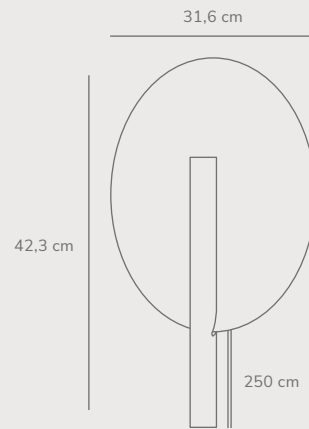

Nobu Table designed by Bønnelycke MDD

Black 2120405003
Metal

Grey 2120405010
Metal

Measurements	Dimmable	Cable info	Switch	LED W	Lifespan	Masterbox
H: 46.5 cm, W: 10.5 cm, L: 49.5 cm, shade Ø: 10.5 cm, shade H: 5 cm, tube Ø: 3 cm	Yes, has built-in dimmable light source with button or touch	Black/Grey Textile Not replaceable	On the fixture	6W	30000 hours	Qty. 2

Wall lamps

Furiko Wall designed by Anker Studio

Black 2320241003
Metal

Brushed Brass 2320241035
Metal

Measurements	Dimmable	Cable info	Switch	Max. W	Masterbox
H: 42,3 cm, W: 31,6 cm, L: 31,6 cm, shade Ø: 31,6 cm	No, cannot be dimmed	White Textile Not replaceable	On the cable	6W	Qty. 3

Spargo Wall designed by Anker Studio

White/Brass 2320361001
Metal

Black/Brass 2320361003
Metal

Measurements	Dimmable	Cable info	Switch	Max. W	Masterbox
H: 39,3 cm, W: 32 cm, L: 32 cm, shade Ø: 32 cm	No, cannot be dimmed	White/Black Textile Replaceable	On the cable	25W	Qty. 3