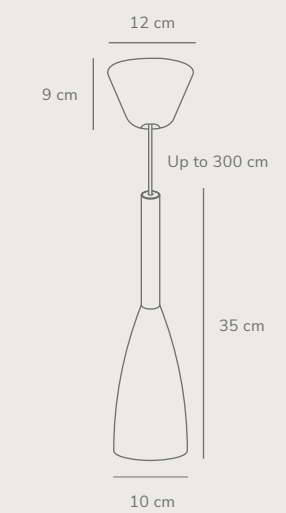

Measurements	Dimmable	Cable info	Canopy info	Max. W	Masterbox
H: 35 cm, shade Ø: 10 cm, shade H: 26 cm	Yes, can be dimmed by choosing a dimmable bulb	White/Black/Grey Textile Not replaceable	White/Black/grey Plastic 12 cm x 9 cm	40W	Qty. 3