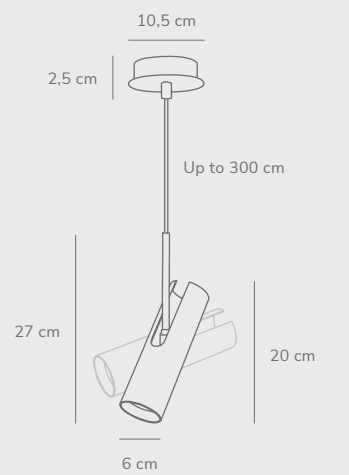

Measurements	Dimmable	Cable info	Canopy info	Max. W	Masterbox
H: 27 cm, shade Ø: 6 cm, shade H: 20 cm, tube Ø: 1 cm	Yes, can be dimmed by choosing a dimmable bulb	White/Black Textile Not replaceable	White/Black Metal 10,5 x 2,5 cm	8W	Qty. 3