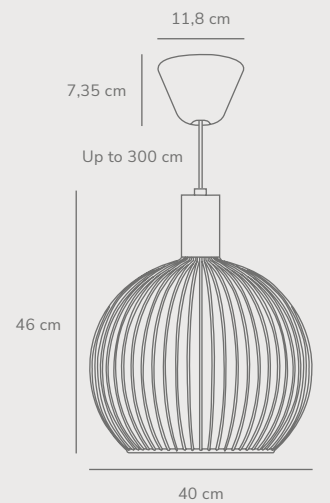

Artist 40 Pendant designed by Bønnelycke MDD

Measurements	Dimmable	Cable info	Canopy info	LED W	Lifespan	Masterbox
H: 6 cm, shade Ø: 40 cm, shade H: 6 cm	Yes, has built-in dimmable light source for wall dimmer	Black/Grey/Beige Textile Not replaceable	Black/Grey/White Plastic 11,4 cm x 8,2 cm	24W	30000 hours	Qty. 1

Aver 30 Pendant designed by Carlo Volf

Black 84243003 Metal

Measurements	Dimmable	Cable info	Canopy info	Max. W	Masterbox
H: 35 cm, shade Ø: 30 cm, shade H: 35 cm	Yes, can be dimmed by choosing a dimmable bulb	Black Textile Not replaceable	Black Plastic 11,8 cm x 7,35 cm	60W	Qty. 2

Aver 40 Pendant designed by Carlo Volf

Black 84253003 Metal

Measurements	Dimmable	Cable info	Canopy info	Max. W	Masterbox
H: 46 cm, shade Ø: 40 cm	Yes, can be dimmed by choosing a dimmable bulb	Black Textile Not replaceable	Black Plastic 11,8 cm x 7,35 cm	60W	Qty. 1