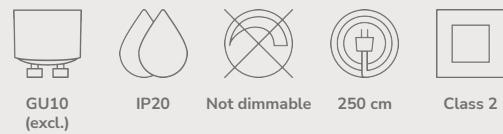

Fabiola Wall designed by Charlotte Høncke Design

Black 2220231003
Metal

Measurements	Dimmable	Cable info	Switch	Max. W	Masterbox
H: 22,4 cm, W: 24 cm, L: 24 cm, tube Ø: 1,3 cm	No, cannot be dimmed	Black Textile Replaceable	Touch on/off on the base	40W	Qty. 3

Fabiola Table designed by Charlotte Høncke Design

Black 2220245003
Metal

Measurements	Dimmable	Cable info	Switch	Max. W	Masterbox
H: 48 cm, W: 24 cm, L: 24 cm, shade Ø: 27 cm, tube Ø: 1,6 cm, Ø: 27 cm	No, cannot be dimmed	Black Textile Not replaceable	On the cable	40W	Qty. 3