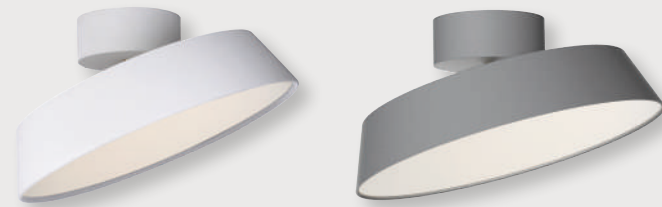

Kaito Dim Ceiling designed by Bønnelycke MDD