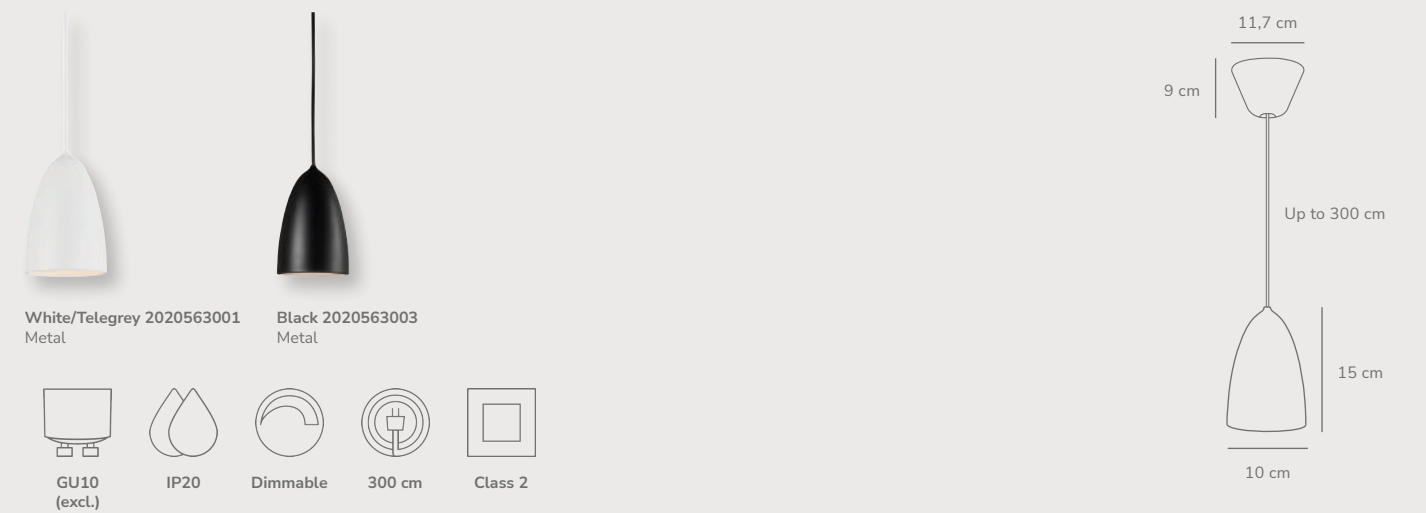

Nexus 2.0 Small Pendant designed by Bønnelycke MDD

Measurements	Dimmable	Cable info	Canopy info	Max. W	Masterbox
H: 15 cm, W: 10 cm, shade Ø: 10 cm, shade H: 15,3 cm	Yes, can be dimmed by choosing a dimmable bulb	White/Black Textile Not replaceable	White/Black Plastic 11,7 x 9 cm	6W	Qty. 3