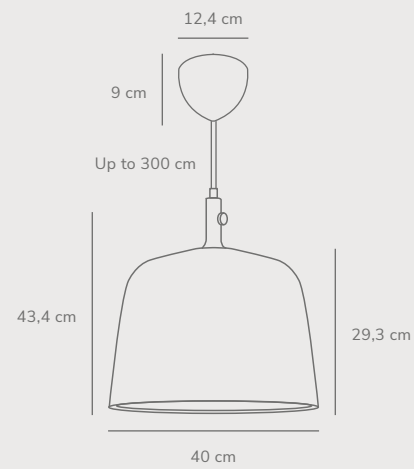

Nono 23,5 Pendant designed by Bønnelycke MDD

White 2120503001
Metal

Black 2120503003
Metal

24,8 cm

Measurements	Dimmable	Cable info	Canopy info	Max. W	Masterbox
H: 24,8 cm, W: 23,5 cm, L: 23,5 cm, shade Ø: 23,5 cm	Yes, can be dimmed by choosing a dimmable bulb	White/Black Textile Not replaceable	White/Black Plastic 12,1 cm x 7,5 cm	40W	Qty. 3

Norbi 30 Pendant designed by Bjørn+Balle

Black 2220123003
Metal

36,3 cm

Measurements	Dimmable	Cable info	Canopy info	Max. W	Masterbox
H: 36,3 cm, W: 30 cm, L: 30 cm, shade Ø: 30 cm, shade H: 22,2 cm	Yes, can be dimmed by choosing a dimmable bulb	Black Textile Not replaceable	Black Plastic 12,4 x 9 cm	60W	Qty. 2

Norbi 40 Pendant designed by Bjørn+Balle

Black 2220133003
Metal

Measurements	Dimmable	Cable info	Canopy info	Max. W	Masterbox
H: 43,4 cm, W: 40 cm, L: 40 cm, shade Ø: 40 cm, shade H: 29,3 cm	Yes, can be dimmed by choosing a dimmable bulb	Black Textile Not replaceable	Black Plastic 12,4 x 9 cm	60W	Qty. 2