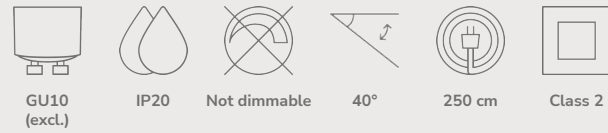

Black 2320314003
Metal