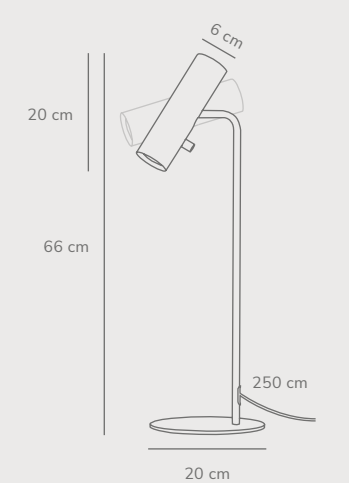

Measurements	Dimmable	Cable info	Switch	Max. W	Masterbox
H: 66 cm, shade Ø: 6 cm, shade H: 20 cm, tube Ø: 1,27 cm	No, cannot be dimmed	White/Black Plastic Not replaceable	On the fixture	8W	Qty. 3