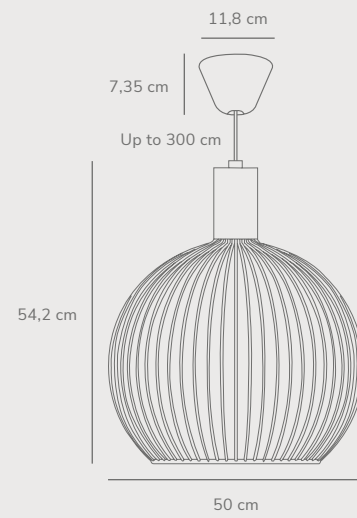

Artist 40 Pendant designed by Bønnelycke MDD

Measurements	Dimmable	Cable info	Canopy info	LED W	Lifespan	Masterbox
H: 6 cm, shade Ø: 40 cm, shade H: 6 cm	Yes, has built-in dimmable light source for wall dimmer	Black/Grey/Beige Textile Not replaceable	Black/Grey/White Plastic 11,4 cm x 8,2 cm	24W	30000 hours	Qty. 1

Aver 30 Pendant designed by Carlo Volf

Black 84243003 Metal

Measurements	Dimmable	Cable info	Canopy info	Max. W	Masterbox
H: 35 cm, shade Ø: 30 cm, shade H: 35 cm	Yes, can be dimmed by choosing a dimmable bulb	Black Textile Not replaceable	Black Plastic 11,8 cm x 7,35 cm	60W	Qty. 2

Aver 40 Pendant designed by Carlo Volf

Black 84253003 Metal

Measurements	Dimmable	Cable info	Canopy info	Max. W	Masterbox
H: 46 cm, shade Ø: 40 cm	Yes, can be dimmed by choosing a dimmable bulb	Black Textile Not replaceable	Black Plastic 11,8 cm x 7,35 cm	60W	Qty. 1

Aver 50 Pendant designed by Carlo Volf

Black 84263003
Metal

Measurements	Dimmable	Cable info	Canopy info	Max. W	Masterbox
H: 54,2 cm, shade Ø: 50 cm	Yes, can be dimmed by choosing a dimmable bulb	Black Textile Not replaceable	Black Plastic 11,8 cm x 7,35 cm	60W	Qty. 1