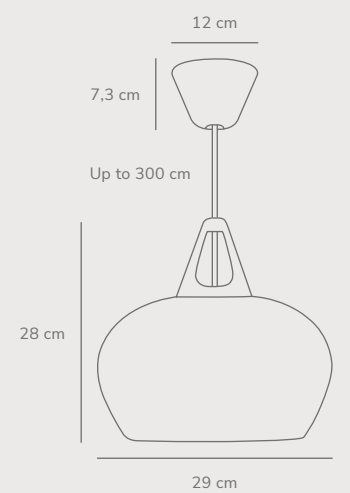

Beau 50 Pendant designed by Sofie Lefèvre

Black 2220473003
Metal

Measurements	Dimmable	Cable info	Max. W	Masterbox
H: 8,5 cm, W: 50 cm, L: 50 cm	Yes, can be dimmed by choosing a dimmable bulb	Black Textile Not replaceable	8W	Qty. 3

Belly 29 Pendant designed by Bønnelycke MDD

Black 45053003
Metal

Measurements	Dimmable	Cable info	Canopy info	Max. W	Masterbox
H: 28 cm, shade Ø: 29 cm	Yes, can be dimmed by choosing a dimmable bulb	Black Textile Not replaceable	Black Plastic 12 cm x 7,3 cm	60W	Qty. 2