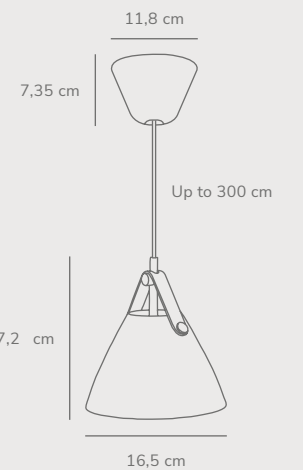

Strap 16 Pendant designed by Bjørn+Balle

White 84303001
Metal

Black 84303003
Metal

Incl. black + brown leather straps

Measurements	Dimmable	Cable info	Canopy info	Max. W	Masterbox
H: 17 cm, shade Ø: 16,5 cm, shade H: 17,2 cm	Yes, can be dimmed by choosing a dimmable bulb	White/Black Textile Not replaceable	White/Black Plastic 11,8 cm x 7,35 cm	40W	Qty. 3

Strap 27 Pendant designed by Bjørn+Balle

Measurements	Dimmable	Cable info	Canopy info	Max. W	Masterbox
H: 27 cm, shade Ø: 27 cm	Yes, can be dimmed by choosing a dimmable bulb	White/Black Textile Not replaceable	White/Black Plastic 11,8 cm x 7,35 cm	40W	Qty. 3