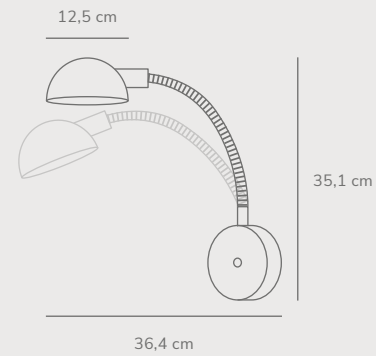

Measurements	Dimmable	Cable info	Switch	Max. W	Masterbox
H: 35,1 cm, W: 60,5 cm, L: 60,5 cm, shade Ø: 12,5 cm, Ø: 12,5 cm, D: 36,4 cm	No, cannot be dimmed	Black Textile Replaceable	On the base	8W	Qty. 3