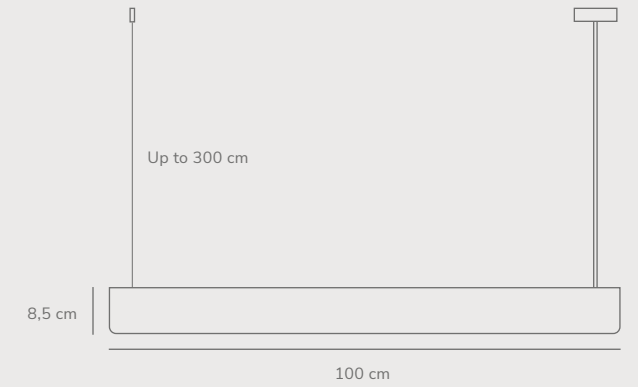

Measurements	Dimmable	Cable info	Max. W	Masterbox
H: 8,5 cm, W: 100 cm, L: 100 cm	Yes, can be dimmed by choosing a dimmable bulb	Black Textile Not replaceable	15W	Qty. 3