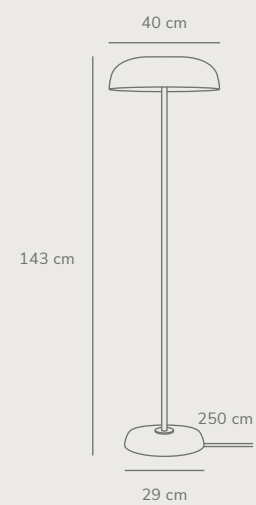

Fabiola Table designed by Charlotte Høncke Design

Black 2220245003
Metal

Measurements	Dimmable	Cable info	Switch	Max. W	Masterbox
H: 48 cm, W: 24 cm, L: 24 cm, shade Ø: 27 cm, tube Ø: 1,6 cm, Ø: 27 cm	No, cannot be dimmed	Black Textile Not replaceable	On the cable	40W	Qty. 3

MIB 6 Pendant designed by Bønnelycke MDD

White 71679901
Metal

Black 71679903
Metal

Measurements	Dimmable	Cable info	Canopy info	Max. W	Masterbox
H: 27 cm, shade Ø: 6 cm, shade H: 20 cm, tube Ø: 1 cm	Yes, can be dimmed by choosing a dimmable bulb	White/Black Textile Not replaceable	White/Black Metal 10,5 x 2,5 cm	8W	Qty. 3

Glossy Floor designed by Maria Berntsen

White 2220344001
Glass

Measurements	Dimmable	Cable info	Switch	Max. W	Masterbox
H: 143 cm, W: 40 cm, L: 40 cm, shade Ø: 40 cm, tube Ø: 1,9 cm	No, cannot be dimmed	White Textile Not replaceable	On the cable	25W	Qty. 1