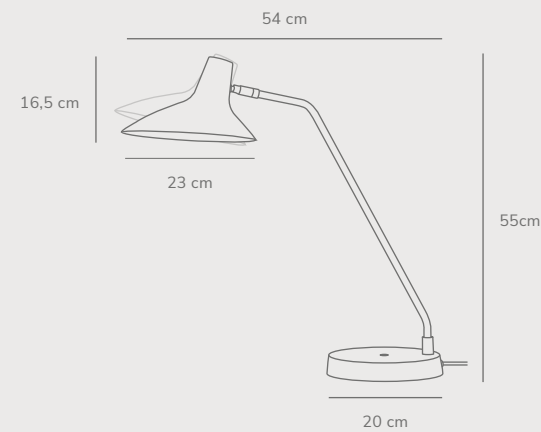

Darci Table designed by Bjørn+Balle

Measurements	Dimmable	Cable info	Switch	Max. W	Masterbox
H: 55 cm, W: 23 cm, L: 54 cm, shade Ø: 23 cm, shade H: 16,5 cm, tube Ø: 1,25 cm	No, cannot be dimmed	Black Textile Not replaceable	On the base	25W	Qty. 2

Darci Floor designed by Bjørn+Balle