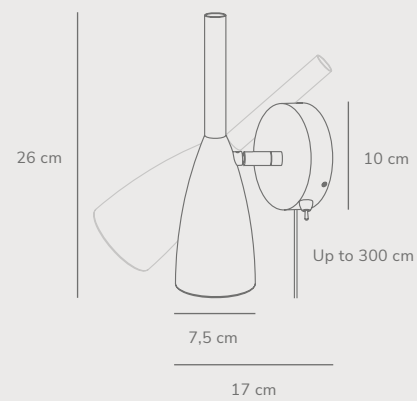

Measurements	Dimmable	Cable info	Switch	Max. W	Masterbox
H: 26 cm, shade Ø: 7,5 cm, shade H: 26 cm, projection: 17 cm, wall base: Ø10 cm	No, cannot be dimmed	White/Black/Grey Textile Replaceable	On the base	8W	Qty. 3