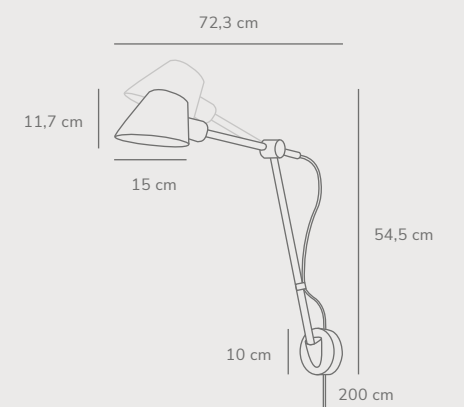

Measurements	Dimmable	Cable info	Switch	Max. W	Masterbox
H: 54,5 cm, shade Ø: 15 cm, shade H: 11,7 cm, projection: 72,3 cm, tube Ø: 1,57 cm, wall base: Ø10 cm	No, cannot be dimmed	Black/Grey Textile Replaceable	On the fixture	60W	Qty. 2