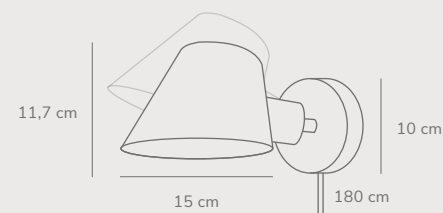

Measurements	Dimmable	Cable info	Switch	Max. W	Masterbox
H: 11,7 cm, W: 15 cm, L: 15 cm, shade Ø: 15 cm, shade H: 11,7 cm	No, cannot be dimmed	Black/Grey Textile Replaceable	On the fixture	60W	Qty. 3