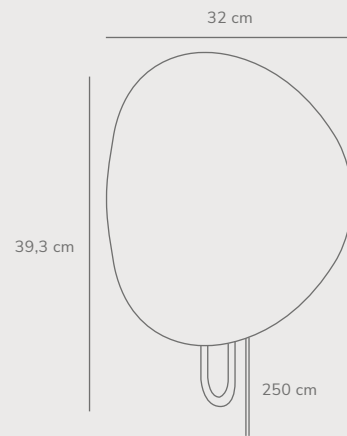

Nobu Table designed by Bønnelycke MDD

Black 2120405003
Metal

Grey 2120405010
Metal

Measurements	Dimmable	Cable info	Switch	LED W	Lifespan	Masterbox
H: 46.5 cm, W: 10.5 cm, L: 49.5 cm, shade Ø: 10.5 cm, shade H: 5 cm, tube Ø: 3 cm	Yes, has built-in dimmable light source with button or touch	Black/Grey Textile Not replaceable	On the fixture	6W	30000 hours	Qty. 2

Wall lamps

Furiko Wall designed by Anker Studio

Black 2320241003
Metal

Brushed Brass 2320241035
Metal

Measurements	Dimmable	Cable info	Switch	Max. W	Masterbox
H: 42,3 cm, W: 31,6 cm, L: 31,6 cm, shade Ø: 31,6 cm	No, cannot be dimmed	White Textile Not replaceable	On the cable	6W	Qty. 3

Spargo Wall designed by Anker Studio

White/Brass 2320361001
Metal

Black/Brass 2320361003
Metal

Measurements	Dimmable	Cable info	Switch	Max. W	Masterbox
H: 39,3 cm, W: 32 cm, L: 32 cm, shade Ø: 32 cm	No, cannot be dimmed	White/Black Textile Replaceable	On the cable	25W	Qty. 3