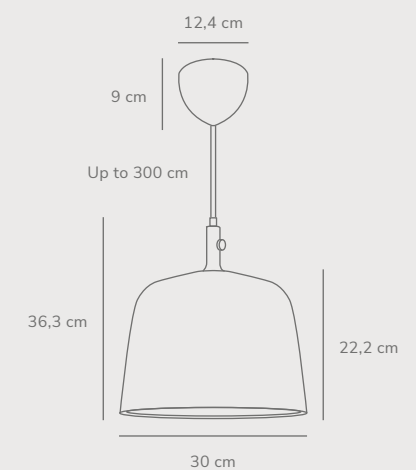

Nono 49 Pendant designed by Bønnelycke MDD

White 2120523001
Metal

Black 2120523003
Metal

24,8 cm

Measurements	Dimmable	Cable info	Canopy info	Max. W	Masterbox
H: 24,8 cm, W: 49 cm, L: 49 cm, shade Ø: 49 cm	Yes, can be dimmed by choosing a dimmable bulb	White/Black Textile Not replaceable	White/Black Plastic 12,1 cm x 7,5 cm	50W	Qty. 3

Nono 23,5 Pendant designed by Bønnelycke MDD

White 2120503001
Metal

Black 2120503003
Metal

24,8 cm

Measurements	Dimmable	Cable info	Canopy info	Max. W	Masterbox
H: 24,8 cm, W: 23,5 cm, L: 23,5 cm, shade Ø: 23,5 cm	Yes, can be dimmed by choosing a dimmable bulb	White/Black Textile Not replaceable	White/Black Plastic 12,1 cm x 7,5 cm	40W	Qty. 3

Norbi 30 Pendant designed by Bjørn+Balle

Black 2220123003
Metal

36,3 cm

Measurements	Dimmable	Cable info	Canopy info	Max. W	Masterbox
H: 36,3 cm, W: 30 cm, L: 30 cm, shade Ø: 30 cm, shade H: 22,2 cm	Yes, can be dimmed by choosing a dimmable bulb	Black Textile Not replaceable	Black Plastic 12,4 x 9 cm	60W	Qty. 2