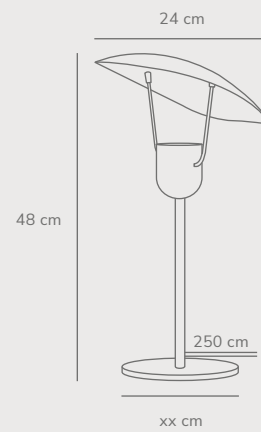

Fabiola Pendant designed by Charlotte Høncke Design

Black 2220223003
Metal

Measurements	Dimmable	Cable info	Canopy info	Max. W	Masterbox
H: 32 cm, W: 71 cm, shade Ø: 24 cm, tube Ø: 1,1 cm, Ø: 71 cm	Yes, can be dimmed by choosing a dimmable bulb	Black Textile Not replaceable	Black Textile 12,5 cm x 9 cm	40W	Qty. 1

Fabiola Wall designed by Charlotte Høncke Design

Black 2220231003
Metal

Measurements	Dimmable	Cable info	Switch	Max. W	Masterbox
H: 22,4 cm, W: 24 cm, L: 24 cm, tube Ø: 1,3 cm	No, cannot be dimmed	Black Textile Replaceable	Touch on/off on the base	40W	Qty. 3

Fabiola Table designed by Charlotte Høncke Design

Black 2220245003
Metal

Measurements	Dimmable	Cable info	Switch	Max. W	Masterbox
H: 48 cm, W: 24 cm, L: 24 cm, shade Ø: 27 cm, tube Ø: 1,6 cm, Ø: 27 cm	No, cannot be dimmed	Black Textile Not replaceable	On the cable	40W	Qty. 3