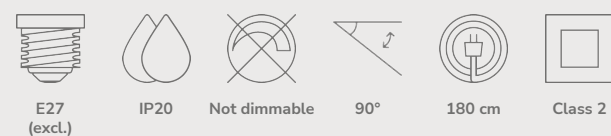

Measurements	Dimmable	Cable info	Switch	Max. W	Masterbox
H: 11,7 cm, W: 15 cm, L: 15 cm, shade Ø: 15 cm, shade H: 11,7 cm	No, cannot be dimmed	Black/Grey Textile Replaceable	On the fixture	60W	Qty. 3