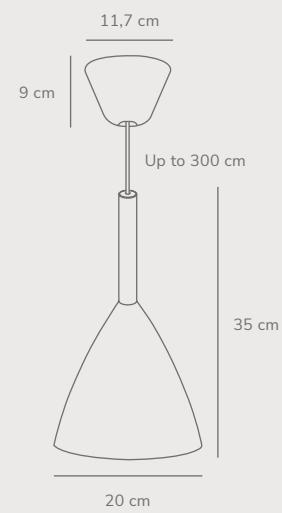

Measurements	Dimmable	Cable info	Canopy info	Max. W	Masterbox
H: 35 cm, shade Ø: 20 cm, shade H: 35 cm	Yes, can be dimmed by choosing a dimmable bulb	White/Black/Grey Textile Not replaceable	White/Black/Grey Plastic 11,7 cm x 7 cm	40W	Qty. 3