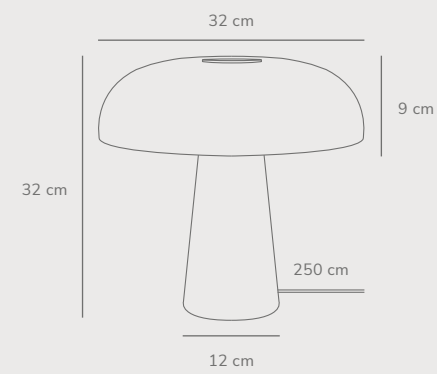

Fabiola Table designed by Charlotte Høncke Design

Black 2220245003
Metal

Measurements	Dimmable	Cable info	Switch	Max. W	Masterbox
H: 48 cm, W: 24 cm, L: 24 cm, shade Ø: 27 cm, tube Ø: 1,6 cm, Ø: 27 cm	No, cannot be dimmed	Black Textile Not replaceable	On the cable	40W	Qty. 3

Glossy Pendant designed by Maria Berntsen

White 2220313001
Glass

Measurements	Dimmable	Cable info	Canopy info	Max. W	Masterbox
H: 11,5 cm, W: 40 cm, L: 40 cm, shade Ø: 40 cm	Yes, can be dimmed by choosing a dimmable bulb	White Textile Not replaceable	White Metal 12,5 cm x 9 cm	25W	Qty. 2

Glossy Table designed by Maria Berntsen

Opal white 2020505001
Marble

Grey 2020505010
Marble

Measurements	Dimmable	Cable info	Switch	Max. W	Masterbox
H: 32 cm, W: 32 cm, L: 32 cm, shade Ø: 32 cm, shade H: 9 cm, Ø: 32 cm	No, cannot be dimmed	White Textile Not replaceable	On the cable	15W	Qty. 2