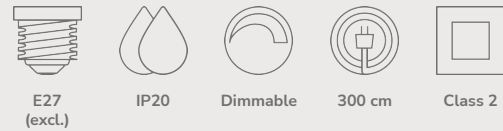

White/Telegrey 2020583001
Metal

Black 2020583003
Metal

Measurements	Dimmable	Cable info	Canopy info	Max. W	Masterbox
H: 25,4 cm, W: 20 cm, shade Ø: 20 cm, shade H: 25,2 cm	Yes, can be dimmed by choosing a dimmable bulb	White/Black Textile Not replaceable	White/Black Plastic 11,7 x 9 cm	40W	Qty. 2