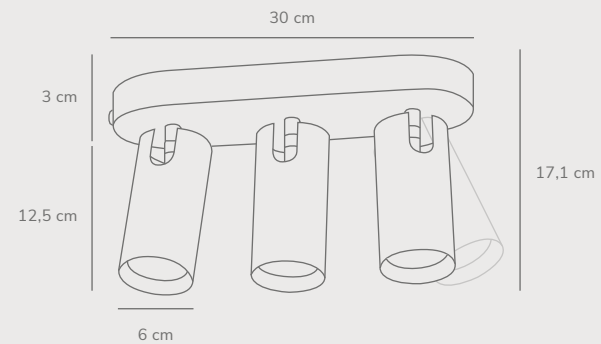

Measurements	Dimmable	Canopy info	Max. W	Masterbox
H: 17,1 cm, W: 30 cm, shade Ø: 6 cm, shade H: 12,5 cm, projection: 10 cm	Yes, can be dimmed by choosing a dimmable bulb	White/Black Aluminium 30 x 3 cm	25W	Qty. 3