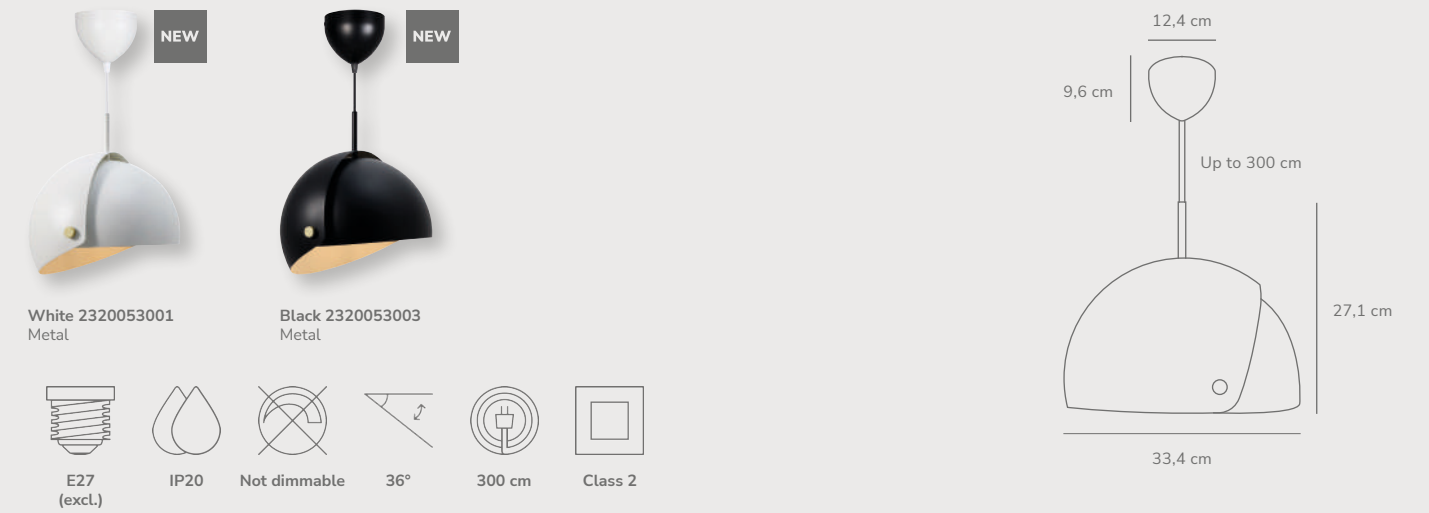

Watch the full
ambience video

Families

Align Table designed by Maria Berntsen

Measurements	Dimmable	Cable info	Switch	Max. W	Masterbox
H: 33,5 cm, W: 23 cm, L: 23 cm, shade Ø: 22 cm, shade H: 12 cm	No, cannot be dimmed	White/Black/Grey Textile Not replaceable	On the cable	25W	Qty. 3

Align Pendant designed by Maria Berntsen

Measurements	Dimmable	Cable info	Canopy info	Max. W	Masterbox
H: 27,1 cm, W: 33,4 cm, L: 33,4 cm, shade Ø: 32 cm	No, cannot be dimmed	White/Black Textile Not replaceable	White/Black Metal 12,4 x 9,6 cm	15W	Qty. 2