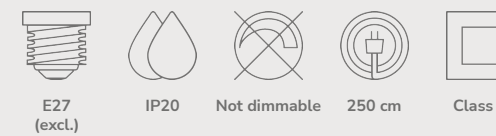

Measurements	Dimmable	Cable info	Switch	Max. W	Masterbox
H: 47 cm, W: 18 cm, L: 22 cm, shade Ø: 22 cm, shade H: 18 cm, tube Ø: 1,53 cm	No, cannot be dimmed	Black Textile Not replaceable	On the cable	15W	Qty. 3