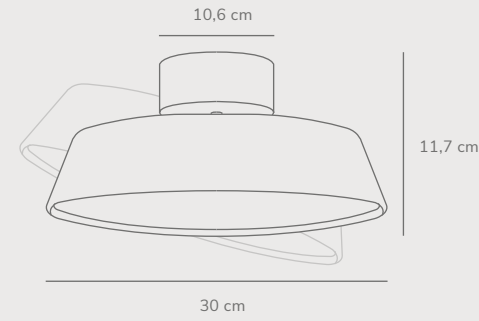

Kaito Dim Ceiling designed by Bønnelycke MDD