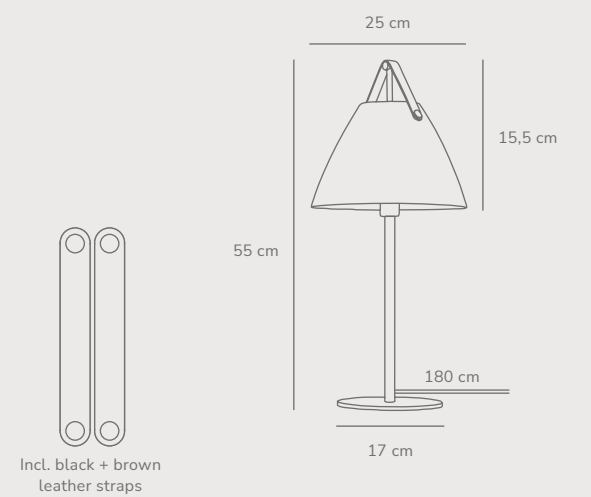

Measurements	Dimmable	Cable info	Switch	Max. W	Masterbox
H: 55 cm, shade Ø: 25 cm, shade H: 15,5 cm, tube Ø: 1,57 cm	No, cannot be dimmed	White/Black Textile Not replaceable	On the bulb base	40W	Qty. 3