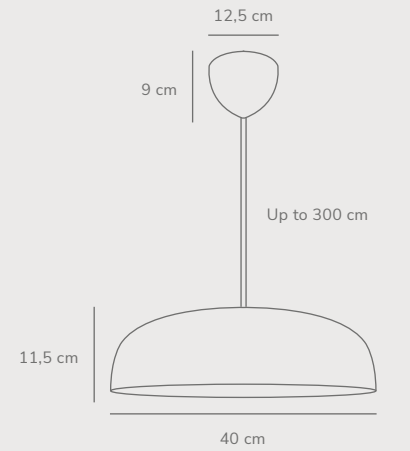

Fabiola Wall designed by Charlotte Høncke Design

Black 2220231003
Metal

Measurements	Dimmable	Cable info	Switch	Max. W	Masterbox
H: 22,4 cm, W: 24 cm, L: 24 cm, tube Ø: 1,3 cm	No, cannot be dimmed	Black Textile Replaceable	Touch on/off on the base	40W	Qty. 3

Fabiola Table designed by Charlotte Høncke Design

Black 2220245003
Metal

Measurements	Dimmable	Cable info	Switch	Max. W	Masterbox
H: 48 cm, W: 24 cm, L: 24 cm, shade Ø: 27 cm, tube Ø: 1,6 cm, Ø: 27 cm	No, cannot be dimmed	Black Textile Not replaceable	On the cable	40W	Qty. 3

Glossy Pendant designed by Maria Berntsen

White 2220313001
Glass

Measurements	Dimmable	Cable info	Canopy info	Max. W	Masterbox
H: 11,5 cm, W: 40 cm, L: 40 cm, shade Ø: 40 cm	Yes, can be dimmed by choosing a dimmable bulb	White Textile Not replaceable	White Metal 12,5 cm x 9 cm	25W	Qty. 2