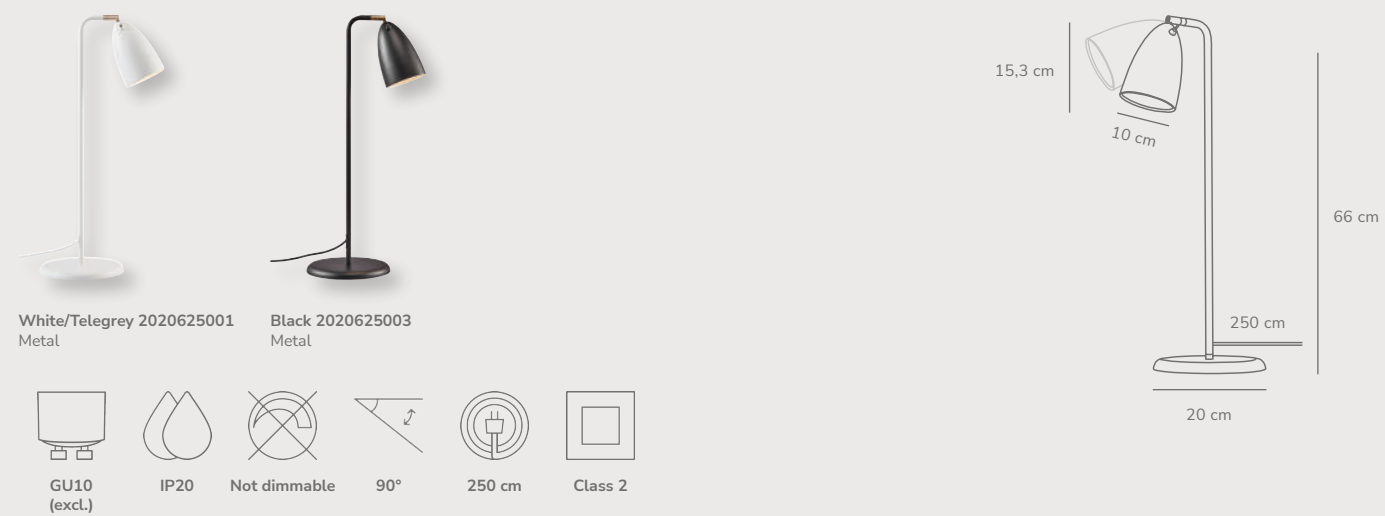

Nexus 2.0 Table designed by Bønnelycke MDD

Measurements	Dimmable	Cable info	Switch	Max. W	Masterbox
H: 66 cm, shade Ø: 10 cm, shade H: 15,3 cm	No, cannot be dimmed	White/Black Textile Not replaceable	On the fixture	6W	Qty. 2