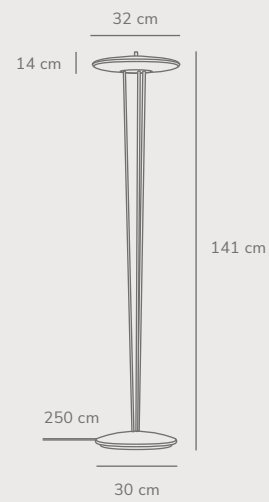

Blanche 32 Pendant designed by Bjørn+Balle

Brass 2120753035
Metal

Measurements	Dimmable	Cable info	Canopy info	LED W	Lifespan	Masterbox
H: 14 cm, W: 32 cm, L: 32 cm, shade Ø: 32 cm, shade H: 14 cm, Ø: 32 cm	Yes, has built-in dimmable light source for wall dimmer	White Textile Not replaceable	White Plastic 11,7 x 9 cm	14W	30000 hours	Qty. 2

Blanche 42 Pendant designed by Bjørn+Balle

Brass 2120773035
Metal

Measurements	Dimmable	Cable info	Canopy info	LED W	Lifespan	Masterbox
H: 14,5 cm, W: 42 cm, L: 42 cm, shade Ø: 42 cm, shade H: 14,5 cm, Ø: 42 cm	Yes, has built-in dimmable light source for wall dimmer	White Textile Not replaceable	White Plastic 11,7 x 9 cm	23W	30000 hours	Qty. 2

Blanche Floor designed by Bjørn+Balle

Brass 2120794035
Metal

Measurements	Dimmable	Cable info	Switch	LED W	Lifespan	Masterbox
H: 141 cm, W: 32 cm, L: 32 cm, shade Ø: 32 cm, shade H: 14 cm, tube Ø: 1,25 cm, Ø: 32 cm	Yes, has built-in dimmable light source with button or touch	White Textile Not replaceable	On the fixture	18W	30000 hours	Qty. 1