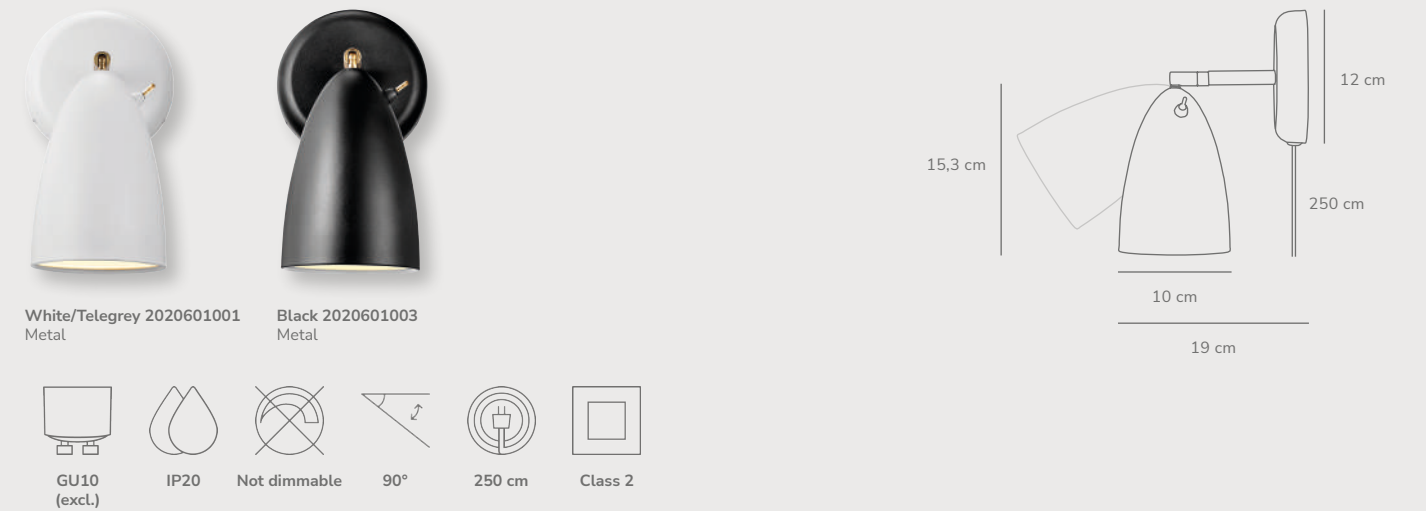

Nexus 2.0 Wall designed by Bønnelycke MDD

Measurements	Dimmable	Cable info	Switch	Max. W	Masterbox
H: 22 cm, shade Ø: 10 cm, shade H: 15,3 cm, projection: 19 cm	No, cannot be dimmed	White/Black Textile Replaceable	On the fixture	6W	Qty. 3