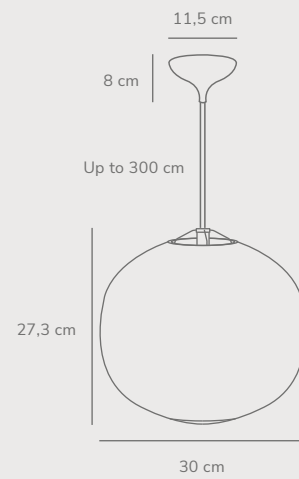

Hill Pendant designed by Asger Risborg

White 2220103060
Tyvek

Measurements	Dimmable	Cable info	Canopy info	Max. W	Masterbox
H: 20,5 cm, W: 85 cm, L: 85 cm, shade Ø: 85 cm	Yes, can be dimmed by choosing a dimmable bulb	White Textile Not replaceable	White Plastic 12,4 cm x 9 cm	3x25W	Qty. 3

Navone 20 Pendant designed by Sofie Lefèvre

White 2220433001
Glass

Measurements	Dimmable	Cable info	Canopy info	Max. W	Masterbox
H: 17 cm, W: 20 cm, L: 20 cm, shade Ø: 20 cm, shade H: 18,4 cm	Yes, can be dimmed by choosing a dimmable bulb	White Textile Not replaceable	White Plastic 11,5 cm x 8 cm	40W	Qty. 3

Navone 30 Pendant designed by Sofie Lefèvre

NEW

White 2220443001
Glass

27,3 cm

Measurements	Dimmable	Cable info	Canopy info	Max. W	Masterbox
H: 27,3 cm, W: 30 cm, L: 30 cm, shade Ø: 30 cm	Yes, can be dimmed by choosing a dimmable bulb	White Textile Not replaceable	White Plastic 11,5 cm x 8 cm	40W	Qty. 2