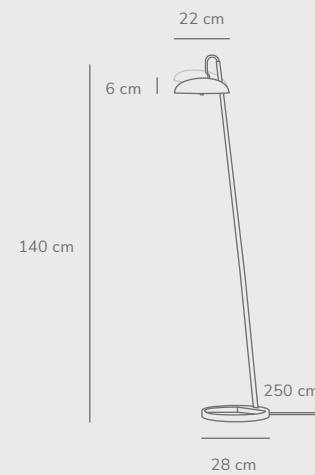

Measurements	Dimmable	Cable info	Switch	Max. W	Masterbox
H: 140 cm, W: 28 cm, L: 28 cm, shade Ø: 22 cm, shade H: 6 cm, tube Ø: 1,45 cm	No, cannot be dimmed	White/Black Textile Not replaceable	On the cable	3x3W	Qty. 2