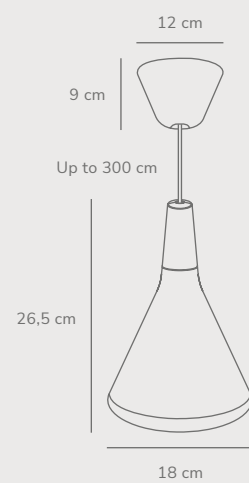

Norbi 30 Pendant designed by Bjørn+Balle

Black 2220123003
Metal

36,3 cm

Measurements	Dimmable	Cable info	Canopy info	Max. W	Masterbox
H: 36,3 cm, W: 30 cm, L: 30 cm, shade Ø: 30 cm, shade H: 22,2 cm	Yes, can be dimmed by choosing a dimmable bulb	Black Textile Not replaceable	Black Plastic 12,4 x 9 cm	60W	Qty. 2

Norbi 40 Pendant designed by Bjørn+Balle

Black 2220133003
Metal

Measurements	Dimmable	Cable info	Canopy info	Max. W	Masterbox
H: 43,4 cm, W: 40 cm, L: 40 cm, shade Ø: 40 cm, shade H: 29,3 cm	Yes, can be dimmed by choosing a dimmable bulb	Black Textile Not replaceable	Black Plastic 12,4 x 9 cm	60W	Qty. 2

Nori 18 Pendant designed by Bjørn+Balle

White 2120843001
Glass/Wood

Smoked 2120843047
Glass/Wood

Measurements	Dimmable	Cable info	Canopy info	Max. W	Masterbox
H: 26,5 cm, W: 18 cm, L: 18 cm, shade Ø: 18 cm, shade H: 26,5 cm	Yes, can be dimmed by choosing a dimmable bulb	White/Black Textile Not replaceable	White/Black Plastic 12 cm x 9 cm	60W	Qty. 3

Nori 18 Pendant designed by Bjørn+Balle

White 2120803001
Metal/Wood

Black 2120803003
Metal/Wood

Copper 2120803030
Metal/Wood

Brushed steel 2120803032
Metal/Wood

Measurements	Dimmable	Cable info	Canopy info	Max. W	Masterbox
H: 26,5 cm, W: 18 cm, L: 18 cm, shade Ø: 18 cm, shade H: 26,5 cm, Ø: 18 cm	Yes, can be dimmed by choosing a dimmable bulb	White/Black Textile Not replaceable	White/Black Plastic 12 cm x 9 cm	60W	Qty. 3