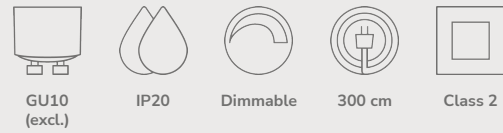

Measurements	Dimmable	Cable info	Canopy info	Max. W	Masterbox
H: 32 cm, W: 71 cm, shade Ø: 24 cm, tube Ø: 1,1 cm, Ø: 71 cm	Yes, can be dimmed by choosing a dimmable bulb	Black Textile Not replaceable	Black Textile 12,5 cm x 9 cm	40W	Qty. 1