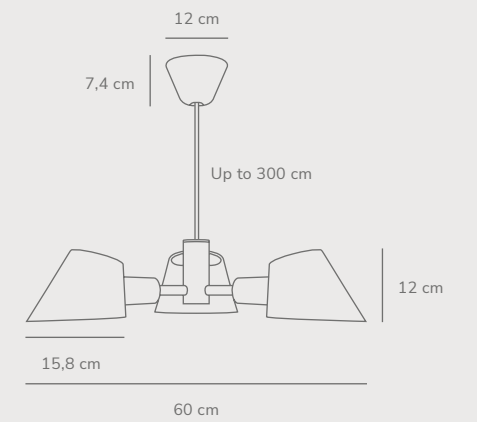

Shapes Table designed by Maria Berntsen

Brass 2120055035
Glass

Measurements	Dimmable	Cable info	Switch	Max. W	Masterbox
H: 47 cm, W: 18 cm, L: 22 cm, shade Ø: 22 cm, shade H: 18 cm, tube Ø: 1,53 cm	No, cannot be dimmed	Black Textile Not replaceable	On the cable	15W	Qty. 3

Shapes Wall designed by Maria Berntsen

NEW

Brass 2320321035
Glass

Measurements	Dimmable	Cable info	Switch	Max. W	Masterbox
H: 26 cm, W: 22,5 cm, shade Ø: 22 cm	No, cannot be dimmed	Black Textile Replaceable	On the cable	25W	Qty. 3

Stay 3-Spot Pendant designed by Maria Berntsen

Black 2120703003
Aluminium

Grey 2120703010
Aluminium

Measurements	Dimmable	Cable info	Canopy info	Max. W	Masterbox
H: 12 cm, shade Ø: 15,8 cm, shade H: 13 cm, Ø: 60 cm	Yes, can be dimmed by choosing a dimmable bulb	Black/Grey Textile Not replaceable	Black/Grey Plastic 12 x 7,4 cm	3x60W	Qty. 2