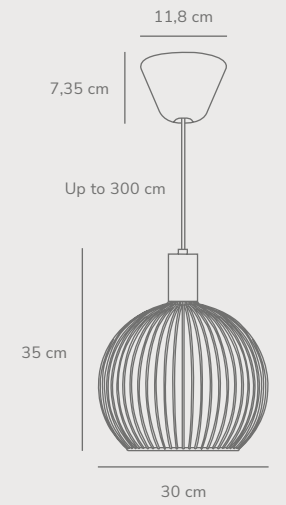

Aver 30 Pendant designed by Carlo Volf

Measurements	Dimmable	Cable info	Canopy info	Max. W	Masterbox
H: 35 cm, shade Ø: 30 cm, shade H: 35 cm	Yes, can be dimmed by choosing a dimmable bulb	Black Textile Not replaceable	Black Plastic 11,8 cm x 7,35 cm	60W	Qty. 2