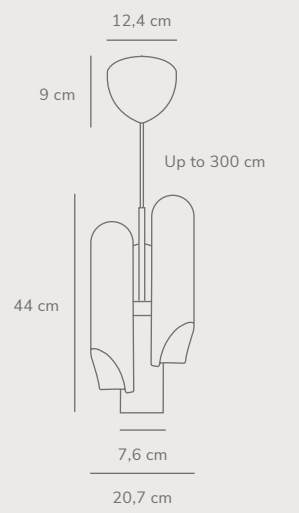

Pure 20 Pendant designed by Bønnelycke MDD

White 43293001 Metal
Black 43293003 Metal
Grey 43293010 Metal

Measurements	Dimmable	Cable info	Canopy info	Max. W	Masterbox
H: 35 cm, shade Ø: 20 cm, shade H: 35 cm	Yes, can be dimmed by choosing a dimmable bulb	White/Black/Grey Textile Not replaceable	White/Black/Grey Plastic 11,7 cm x 7 cm	40W	Qty. 3

Pure Wall designed by Bønnelycke MDD

White 78271001 Metal
Black 78271003 Metal
Grey 78271011 Metal

Measurements	Dimmable	Cable info	Switch	Max. W	Masterbox
H: 26 cm, shade Ø: 7,5 cm, shade H: 26 cm, projection: 17 cm, wall base: Ø10 cm	No, cannot be dimmed	White/Black/Grey Textile Replaceable	On the base	8W	Qty. 3

Rochelle Pendant designed by Charlotte Høncke Design

Black 2320283003 Metal

Measurements	Dimmable	Cable info	Canopy info	Max. W	Masterbox
H: 44 cm, W: 20,7 cm, L: 20,7 cm, shade Ø: 7,6 cm, Ø: 20,7 cm	Yes, can be dimmed by choosing a dimmable bulb	Black Textile Not replaceable	Black Metal 12,4 cm x 9 cm	8W	Qty. 3

Shapes 27 Pendant designed by Maria Berntsen

Brass 2120023035
Glass

Measurements	Dimmable	Cable info	Canopy info	Max. W	Masterbox
H: 60,5 cm, W: 22 cm, L: 27 cm, shade Ø: 27 cm, shade H: 22 cm, tube Ø: 1,53 cm	Yes, can be dimmed by choosing a dimmable bulb	Black Textile Not replaceable	Black Plastic 11,5 x 8 cm	15W	Qty. 2