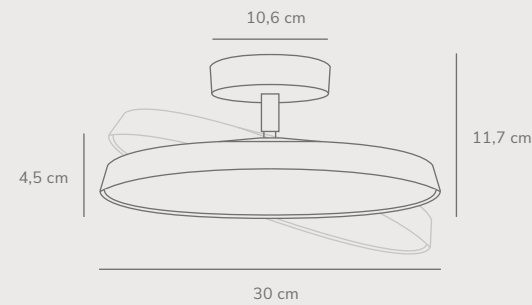

Kaito Pro 30 Ceiling designed by Bønnelycke MDD