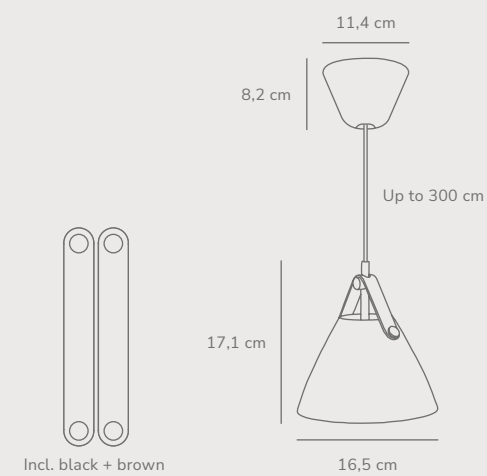

Strap 16 Table G9 designed by Bjørn+Balle

Brushed steel 2020025001 Glass

Measurements	Dimmable	Cable info	Switch	Max. W	Masterbox
H: 43,7 cm, W: 16,5 cm, L: 16,5 cm, shade Ø: 16,5 cm, shade H: 15,5 cm, tube Ø: 1,2 cm	No, cannot be dimmed	White Textile Not replaceable	On the cable	25W	Qty. 3

Strap 16 Pendant G9 designed by Bjørn+Balle

Opal white 2020013001 Glass

Measurements	Dimmable	Cable info	Canopy info	Max. W	Masterbox
H: 17,1 cm, W: 16,5 cm, L: 16,5 cm, shade Ø: 16,5 cm, shade H: 17,1 cm	Yes, can be dimmed by choosing a dimmable bulb	White Textile Not replaceable	White/Black Plastic 11,4 x 8,2 cm	40W	Qty. 3