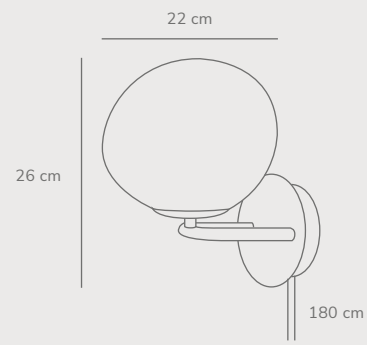

Shapes 27 Pendant designed by Maria Berntsen

Brass 2120023035
Glass

Measurements	Dimmable	Cable info	Canopy info	Max. W	Masterbox
H: 60,5 cm, W: 22 cm, L: 27 cm, shade Ø: 27 cm, shade H: 22 cm, tube Ø: 1,53 cm	Yes, can be dimmed by choosing a dimmable bulb	Black Textile Not replaceable	Black Plastic 11,5 x 8 cm	15W	Qty. 2

Shapes 22 Pendant designed by Maria Berntsen

Brass 2120013035
Glass

Measurements	Dimmable	Cable info	Canopy info	Max. W	Masterbox
H: 51,5 cm, L: 22 cm, shade Ø: 22 cm, shade H: 18 cm, tube Ø: 1,53 cm	Yes, can be dimmed by choosing a dimmable bulb	Black Textile Not replaceable	Black Plastic 11,5 x 8 cm	15W	Qty. 3

Shapes Table designed by Maria Berntsen

Brass 2120055035
Glass

Measurements	Dimmable	Cable info	Switch	Max. W	Masterbox
H: 47 cm, W: 18 cm, L: 22 cm, shade Ø: 22 cm, shade H: 18 cm, tube Ø: 1,53 cm	No, cannot be dimmed	Black Textile Not replaceable	On the cable	15W	Qty. 3

Shapes Wall designed by Maria Berntsen

NEW

Brass 2320321035
Glass

Measurements	Dimmable	Cable info	Switch	Max. W	Masterbox
H: 26 cm, W: 22,5 cm, shade Ø: 22 cm	No, cannot be dimmed	Black Textile Replaceable	On the cable	25W	Qty. 3