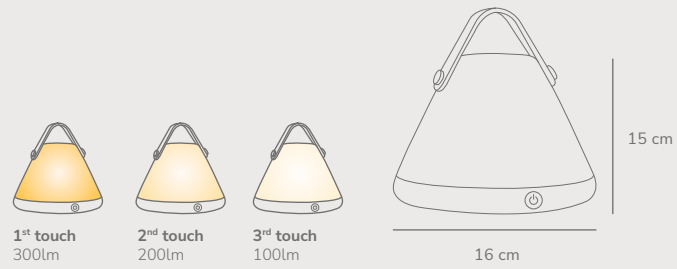

Measurements	Dimmable	Cable info	Switch	LED W	Lifespan	Masterbox
H: 15 cm, Ø: 16 cm	Yes, has built-in dimmable light source with Moodmaker™ functionality	Black Plastic Replaceable	On the base	2,5W	30000 hours	Qty. 3

Strap Floor designed by Bjørn+Balle