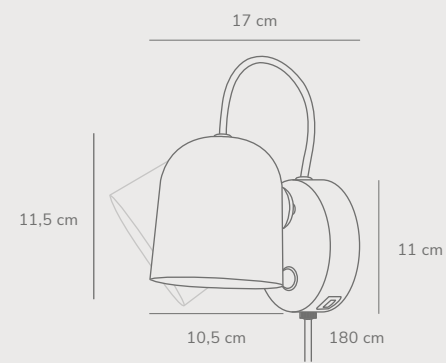

Align Pendant designed by Maria Berntsen

Measurements	Dimmable	Cable info	Canopy info	Max. W	Masterbox
H: 27,1 cm, W: 33,4 cm, L: 33,4 cm, shade Ø: 32 cm	No, cannot be dimmed	White/Black Textile Not replaceable	White/Black Metal 12,4 x 9,6 cm	15W	Qty. 2

Angle E27 Pendant designed by Maria Berntsen

Measurements	Dimmable	Cable info	Canopy info	Max. W	Masterbox
H: 31,5 cm, shade Ø: 20,6 cm	Yes, can be dimmed by choosing a dimmable bulb	White/Black/Grey Textile Not replaceable	White/Black/Grey Plastic 11,85 x 7,35 cm	60W	Qty. 3

Angle GU10 Wall designed by Maria Berntsen

White/Telegrey 2120601001
Metal

Black 2120601003
Metal

Grey 2120601010
Metal

Measurements	Dimmable	Cable info	Switch	Max. W	Masterbox
H: 11,5 cm, W: 10,5 cm, L: 17 cm, shade Ø: 10,5 cm	No, cannot be dimmed	White/Black/Grey Textile Replaceable	On the fixture	25W	Qty. 3