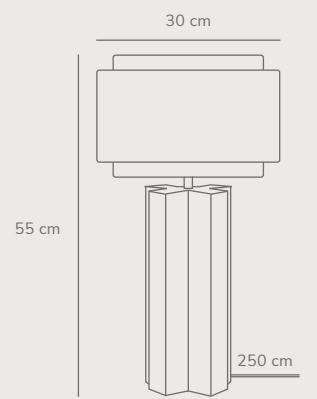

Measurements	Dimmable	Cable info	Switch	Max. W	Masterbox
H: 55 cm, W: 30 cm, L: 30 cm, shade Ø: 30 cm	No, cannot be dimmed	White Textile Not replaceable	On the fixture	25W	Qty. 2