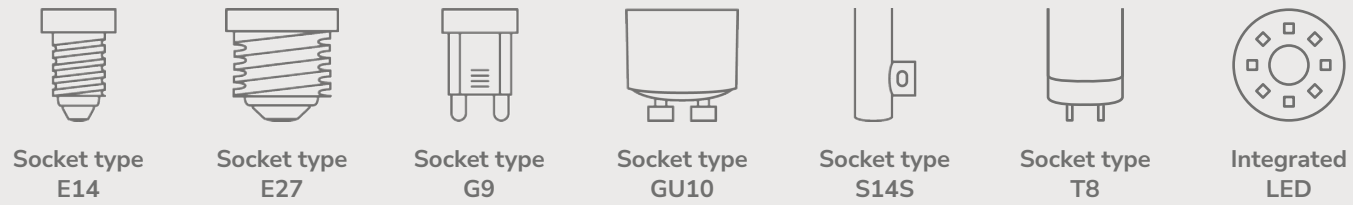

Icon index

Bulb info