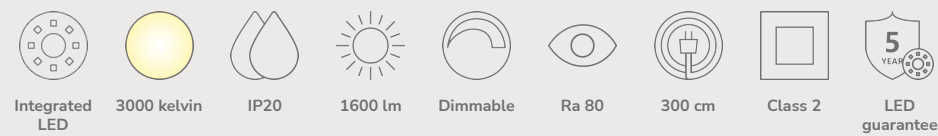

Artist 40 Pendant designed by Bønnelycke MDD

Measurements	Dimmable	Cable info	Canopy info	LED W	Lifespan	Masterbox
H: 6 cm, shade Ø: 40 cm, shade H: 6 cm	Yes, has built-in dimmable light source for wall dimmer	Black/Grey/Beige Textile Not replaceable	Black/Grey/White Plastic 11,4 cm x 8,2 cm	24W	30000 hours	Qty. 1