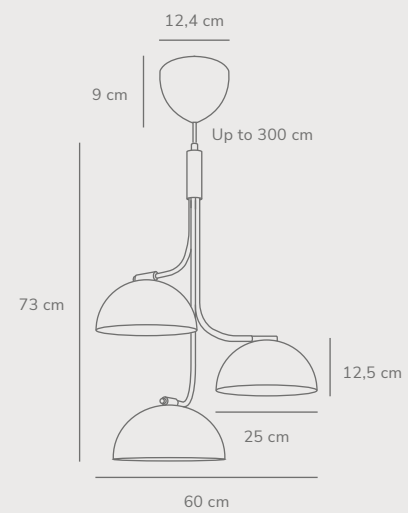

Beau 50 Pendant designed by Sofie Lefèvre

Black 2220473003
Metal

Measurements	Dimmable	Cable info	Max. W	Masterbox
H: 8,5 cm, W: 50 cm, L: 50 cm	Yes, can be dimmed by choosing a dimmable bulb	Black Textile Not replaceable	8W	Qty. 3

Belly 29 Pendant designed by Bønnelycke MDD

Black 45053003
Metal

Measurements	Dimmable	Cable info	Canopy info	Max. W	Masterbox
H: 28 cm, shade Ø: 29 cm	Yes, can be dimmed by choosing a dimmable bulb	Black Textile Not replaceable	Black Plastic 12 cm x 7,3 cm	60W	Qty. 2

Tullio Pendant designed by Anker Studio

White 2220033001
Metal

Black 2220033003
Metal

Measurements	Dimmable	Cable info	Canopy info	Max. W	Masterbox
H: 73 cm, W: 60 cm, L: 60 cm, shade Ø: 25 cm, shade H: 12,5 cm, tube Ø: 1,3 cm	Yes, can be dimmed by choosing a dimmable bulb	White/Black Textile Not replaceable	White/Black Metal 12,4 x 9 cm	3x25W	Qty. 1