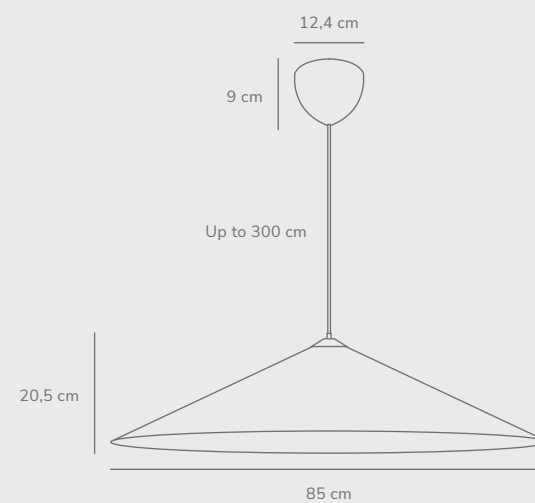

Maple 55 Pendant designed by Charlotte Høncke Design

Black 2220293003
Metal

Brown 2220293009
Metal

Measurements	Dimmable	Cable info	Canopy info	Max. W	Masterbox
H: 19 cm, W: 55 cm, L: 55 cm, shade Ø: 55 cm	Yes, can be dimmed by choosing a dimmable bulb	White/Black Textile Not replaceable	White Plastic 11,7 x 9 cm	40W	Qty. 3

Hill Pendant designed by Asger Risborg

White 2220103060
Tyvek

Measurements	Dimmable	Cable info	Canopy info	Max. W	Masterbox
H: 20,5 cm, W: 85 cm, L: 85 cm, shade Ø: 85 cm	Yes, can be dimmed by choosing a dimmable bulb	White Textile Not replaceable	White Plastic 12,4 cm x 9 cm	3x25W	Qty. 3