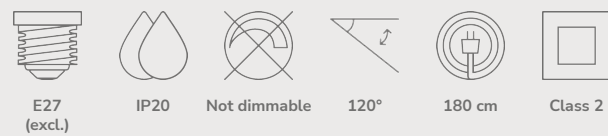

Measurements	Dimmable	Cable info	Switch	Max. W	Masterbox
H: 52 cm, shade Ø: 20 cm, shade H: 20 cm	No, cannot be dimmed	Black Plastic Not replaceable	On the fixture	60W	Qty. 2