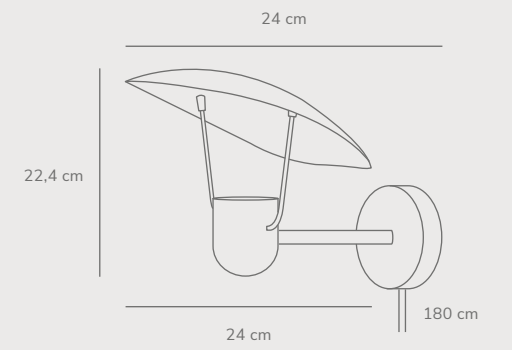

Fabiola Pendant designed by Charlotte Høncke Design

Black 2220223003
Metal

Measurements	Dimmable	Cable info	Canopy info	Max. W	Masterbox
H: 32 cm, W: 71 cm, shade Ø: 24 cm, tube Ø: 1,1 cm, Ø: 71 cm	Yes, can be dimmed by choosing a dimmable bulb	Black Textile Not replaceable	Black Textile 12,5 cm x 9 cm	40W	Qty. 1

Fabiola Wall designed by Charlotte Høncke Design

Black 2220231003
Metal

Measurements	Dimmable	Cable info	Switch	Max. W	Masterbox
H: 22,4 cm, W: 24 cm, L: 24 cm, tube Ø: 1,3 cm	No, cannot be dimmed	Black Textile Replaceable	Touch on/off on the base	40W	Qty. 3