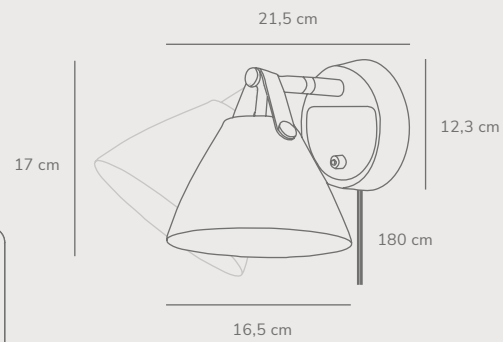

Strap 15 Wall designed by Bjørn+Balle

White 84291001
Metal

Black 84291003
Metal

Incl. black + brown leather straps

Measurements	Dimmable	Cable info	Switch	Max. W	Masterbox
H: 17 cm, shade Ø: 16,5 cm, shade H: 17 cm, projection: 21,5 cm, tube Ø: 1,6 cm, wall base: Ø 12,3 cm	No, cannot be dimmed	White/Black Plastic Replaceable	On the base	8W	Qty. 3