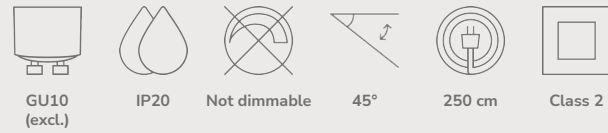

White 2220405001
Marble/Metal

Black 2220405003
Marble/Metal

Measurements	Dimmable	Cable info	Switch	Canopy info	Max. W	Masterbox
H: 41.7 cm, W: 32 cm, L: 32 cm, shade Ø: 32 cm, shade H: 7 cm, tube Ø: 1,15 cm, D: 32 cm	No, cannot be dimmed	White/Black Textile Not replaceable	On the base	-	15W	Qty. 2