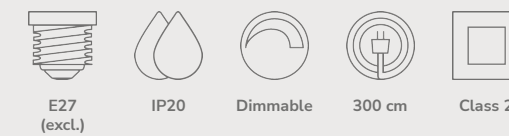

Versale Pendant designed by Anker Studio

White 2220053001
Metal

Black 2220053003
Metal

Brown 2220053009
Metal

Measurements	Dimmable	Cable info	Canopy info	Max. W	Masterbox
H: 41 cm, W: 49,5 cm, L: 49,5 cm, shade Ø: 49,5 cm, shade H: 41 cm	Yes, can be dimmed by choosing a dimmable bulb	White/Black/Brown Textile Not replaceable	White/Black Plastic 12 cm x 7,4 cm	2x15W	Qty. 3