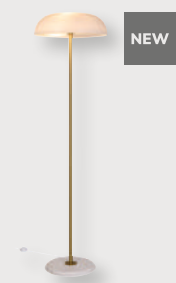

Glossy Floor designed by Maria Berntsen

White 2220344001
Glass