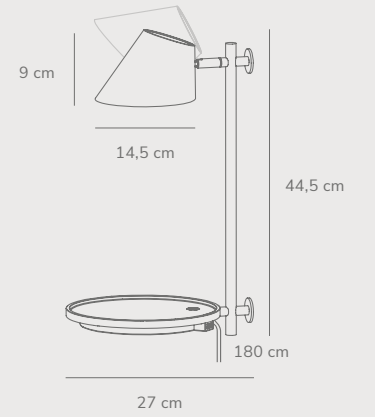

Stay Table designed by Maria Berntsen

Grey 48185010
Aluminium

Black 48185003
Aluminium

Measurements	Dimmable	Cable info	Switch	LED W	Lifespan	Masterbox
H: 47 cm, shade Ø: 14,5 cm, shade H: 9 cm, tube Ø: 1,2 cm	Yes, has built-in dimmable light source with button or touch	Black/Grey Textile Not replaceable	Touch on/off on the base	14,5W	20000 hours	Qty. 2

Stay Long Table designed by Maria Berntsen

Black 2020445003
Aluminium

Grey 2020445010
Aluminium

Measurements	Dimmable	Cable info	Switch	Max. W	Masterbox
H: 53,1 cm, shade Ø: 15 cm, shade H: 11,7 cm, projection: 58,7 cm, tube Ø: 1,57 cm	No, cannot be dimmed	Black/Grey Textile Not replaceable	On the fixture	60W	Qty. 2

Stay Wall designed by Maria Berntsen

Black 48171003
Aluminium

Grey 48171010
Aluminium

Measurements	Dimmable	Cable info	Switch	LED W	Lifespan	Masterbox
H: 44,5 cm, W: 22 cm, shade Ø: 14,5 cm, shade H: 9 cm, projection: 27 cm, tube Ø: 1,2 cm	Yes, has built-in dimmable light source with button or touch	Black/Grey Textile Replaceable	Touch on/off on the base	14,5W	20000 hours	Qty. 2