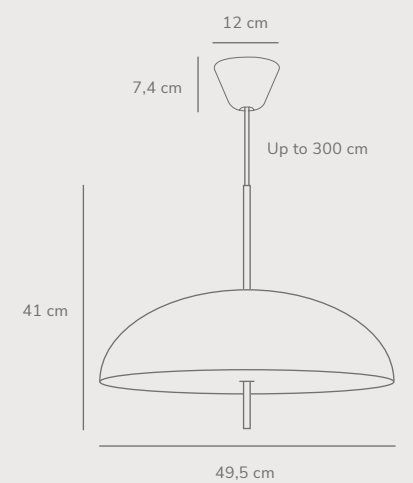

Takai Wall designed by Sofie Lefèvre

NEW

Beige 2320421018
Textile

Measurements	Dimmable	Cable info	Switch	Max. W	Masterbox
H: 25 cm, W: 23 cm, L: 23 cm, shade Ø: 23 cm, tube Ø: 1,15 cm, wall base: 11 cm	No, cannot be dimmed	White Textile Replaceable	On the fixture	25W	Qty. 3

Versale Pendant designed by Anker Studio

White 2220053001
Metal

Black 2220053003
Metal

Brown 2220053009
Metal

Measurements	Dimmable	Cable info	Canopy info	Max. W	Masterbox
H: 41 cm, W: 49,5 cm, L: 49,5 cm, shade Ø: 49,5 cm, shade H: 41 cm	Yes, can be dimmed by choosing a dimmable bulb	White/Black/Brown Textile Not replaceable	White/Black Plastic 12 cm x 7,4 cm	2x15W	Qty. 3