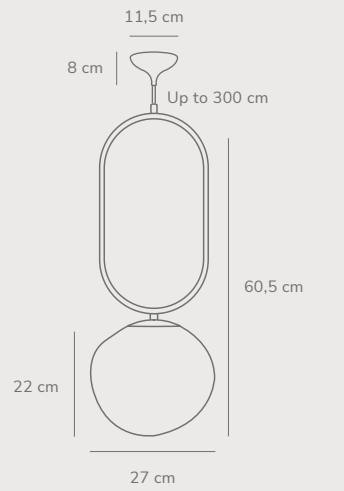

Rochelle Pendant designed by Charlotte Høncke Design

Black 2320283003 Metal

Measurements	Dimmable	Cable info	Canopy info	Max. W	Masterbox
H: 44 cm, W: 20,7 cm, L: 20,7 cm, shade Ø: 7,6 cm, Ø: 20,7 cm	Yes, can be dimmed by choosing a dimmable bulb	Black Textile Not replaceable	Black Metal 12,4 cm x 9 cm	8W	Qty. 3

Rochelle Wall designed by Charlotte Høncke Design

Black 2320301003 Metal

Measurements	Dimmable	Cable info	Switch	Max. W	Masterbox
H: 20,5 cm, shade Ø: 7,6 cm, Ø: 7,6 cm	No, cannot be dimmed	Black Textile Replaceable	On the base	8W	Qty. 3

Rochelle Floor designed by Charlotte Høncke Design

NEW

Black 2320314003
Metal

Measurements	Dimmable	Cable info	Switch	Max. W	Masterbox
H: 145 cm, W: 29 cm, L: 29 cm, shade Ø: 7,6 cm, tube Ø: 1,9 cm, Ø: 7,6 cm	No, cannot be dimmed	Black Textile Not replaceable	On the cable	2x8W	Qty. 2

Shapes 27 Pendant designed by Maria Berntsen

Brass 2120023035
Glass

Measurements	Dimmable	Cable info	Canopy info	Max. W	Masterbox
H: 60,5 cm, W: 22 cm, L: 27 cm, shade Ø: 27 cm, shade H: 22 cm, tube Ø: 1,53 cm	Yes, can be dimmed by choosing a dimmable bulb	Black Textile Not replaceable	Black Plastic 11,5 x 8 cm	15W	Qty. 2