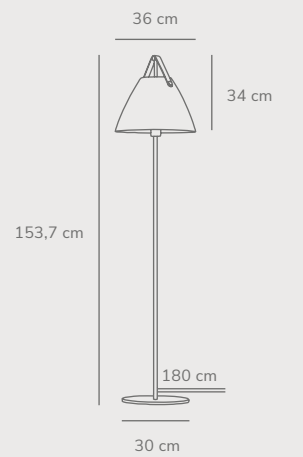

Strap Floor designed by Bjørn+Balle

White 46234001
Metal

Black 46234003
Metal

Incl. black + brown leather straps

Measurements	Dimmable	Cable info	Switch	Max. W	Masterbox
H: 153,7 cm, shade Ø: 36 cm, shade H: 34 cm, tube Ø: 1,57 cm	No, cannot be dimmed	White/Black Textile Not replaceable	On the fixture	40W	Qty. 2