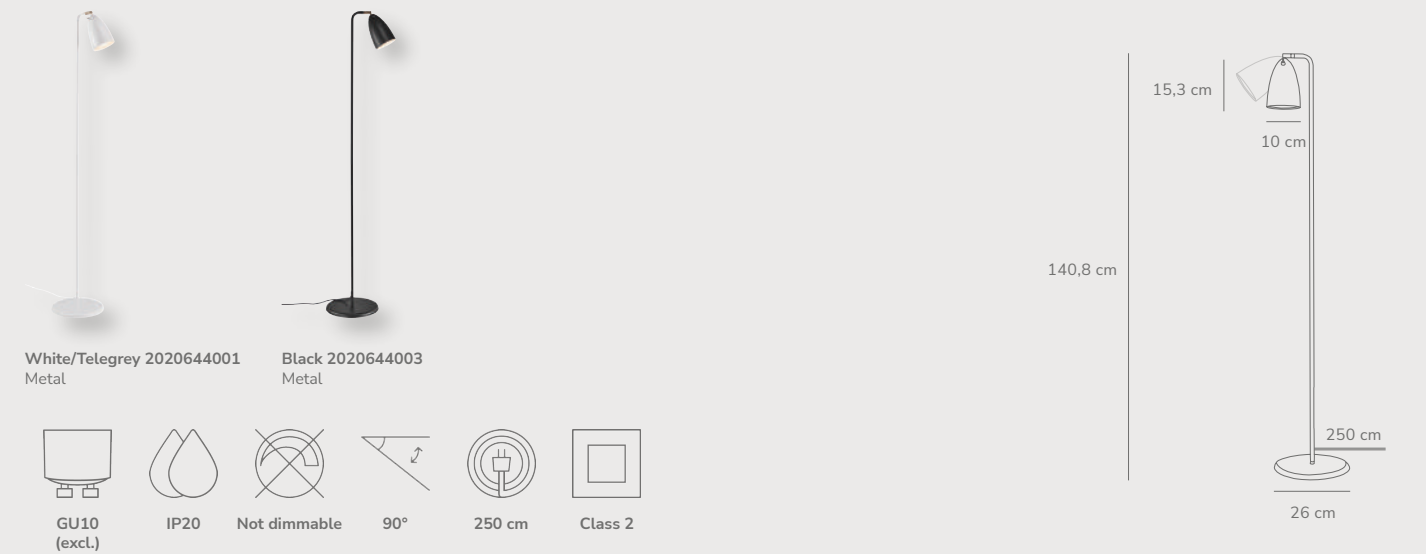

Nexus 2.0 Floor designed by Bønnelycke MDD

Measurements	Dimmable	Cable info	Switch	Max. W	Masterbox
H: 140,8 cm, shade Ø: 10 cm, shade H: 15,3 cm	No, cannot be dimmed	White/Black Textile Not replaceable	On the fixture	6W	Qty. 2