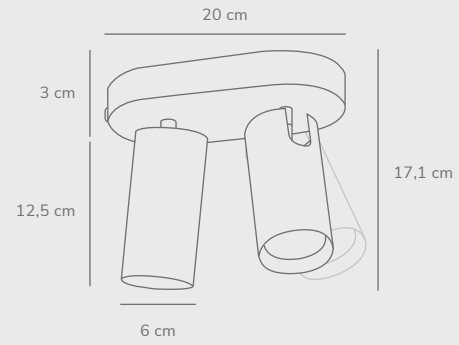

Measurements	Dimmable	Canopy info	Max. W	Masterbox
H: 17,1 cm, W: 20 cm, shade Ø: 6 cm, shade H: 12,5 cm, projection: 10 cm	Yes, can be dimmed by choosing a dimmable bulb	White/Black Aluminium 20 x 3 cm	25W	Qty. 3