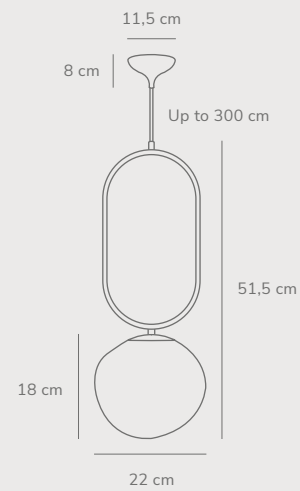

Rochelle Pendant designed by Charlotte Høncke Design

Black 2320283003 Metal

Measurements	Dimmable	Cable info	Canopy info	Max. W	Masterbox
H: 44 cm, W: 20,7 cm, L: 20,7 cm, shade Ø: 7,6 cm, Ø: 20,7 cm	Yes, can be dimmed by choosing a dimmable bulb	Black Textile Not replaceable	Black Metal 12,4 cm x 9 cm	8W	Qty. 3

Shapes 27 Pendant designed by Maria Berntsen

Brass 2120023035
Glass

Measurements	Dimmable	Cable info	Canopy info	Max. W	Masterbox
H: 60,5 cm, W: 22 cm, L: 27 cm, shade Ø: 27 cm, shade H: 22 cm, tube Ø: 1,53 cm	Yes, can be dimmed by choosing a dimmable bulb	Black Textile Not replaceable	Black Plastic 11,5 x 8 cm	15W	Qty. 2

Shapes 22 Pendant designed by Maria Berntsen

Brass 2120013035
Glass

Measurements	Dimmable	Cable info	Canopy info	Max. W	Masterbox
H: 51,5 cm, L: 22 cm, shade Ø: 22 cm, shade H: 18 cm, tube Ø: 1,53 cm	Yes, can be dimmed by choosing a dimmable bulb	Black Textile Not replaceable	Black Plastic 11,5 x 8 cm	15W	Qty. 3

Shapes Table designed by Maria Berntsen

Brass 2120055035
Glass

Measurements	Dimmable	Cable info	Switch	Max. W	Masterbox
H: 47 cm, W: 18 cm, L: 22 cm, shade Ø: 22 cm, shade H: 18 cm, tube Ø: 1,53 cm	No, cannot be dimmed	Black Textile Not replaceable	On the cable	15W	Qty. 3