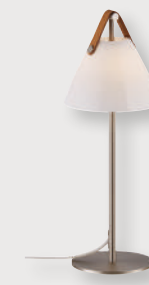

Strap 16 Table G9 designed by Bjørn+Balle

Brushed steel 2020025001 Glass