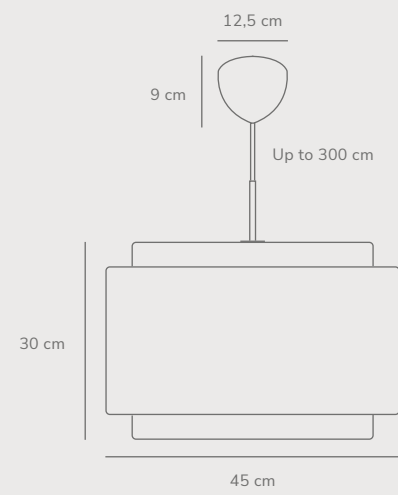

Measurements	Dimmable	Cable info	Canopy info	Max. W	Masterbox
H: 30 cm, W: 45 cm, L: 45 cm, shade Ø: 45 cm	Yes, can be dimmed by choosing a dimmable bulb	White Textile Not replaceable	White Metal 12,5 cm x 9 cm	25W	Qty. 2

Takai Table designed by Sofie Lefèvre

NEW