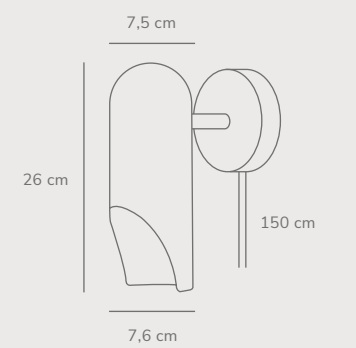

Pure 20 Pendant designed by Bønnelycke MDD

White 43293001 Metal
Black 43293003 Metal
Grey 43293010 Metal

Measurements	Dimmable	Cable info	Canopy info	Max. W	Masterbox
H: 35 cm, shade Ø: 20 cm, shade H: 35 cm	Yes, can be dimmed by choosing a dimmable bulb	White/Black/Grey Textile Not replaceable	White/Black/Grey Plastic 11,7 cm x 7 cm	40W	Qty. 3

Rochelle Pendant designed by Charlotte Høncke Design

Black 2320283003 Metal

Measurements	Dimmable	Cable info	Canopy info	Max. W	Masterbox
H: 44 cm, W: 20,7 cm, L: 20,7 cm, shade Ø: 7,6 cm, Ø: 20,7 cm	Yes, can be dimmed by choosing a dimmable bulb	Black Textile Not replaceable	Black Metal 12,4 cm x 9 cm	8W	Qty. 3

Rochelle Wall designed by Charlotte Høncke Design

Black 2320301003 Metal

Measurements	Dimmable	Cable info	Switch	Max. W	Masterbox
H: 20,5 cm, shade Ø: 7,6 cm, Ø: 7,6 cm	No, cannot be dimmed	Black Textile Replaceable	On the base	8W	Qty. 3

Shapes 27 Pendant designed by Maria Berntsen

Brass 2120023035
Glass

Measurements	Dimmable	Cable info	Canopy info	Max. W	Masterbox
H: 60,5 cm, W: 22 cm, L: 27 cm, shade Ø: 27 cm, shade H: 22 cm, tube Ø: 1,53 cm	Yes, can be dimmed by choosing a dimmable bulb	Black Textile Not replaceable	Black Plastic 11,5 x 8 cm	15W	Qty. 2