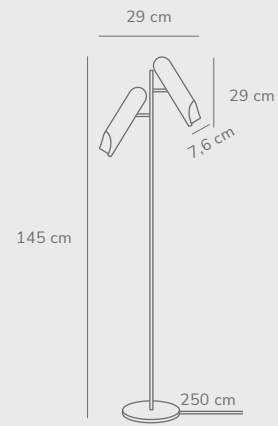

Rochelle Floor designed by Charlotte Høncke Design

NEW

Black 2320314003
Metal

Measurements	Dimmable	Cable info	Switch	Max. W	Masterbox
H: 145 cm, W: 29 cm, L: 29 cm, shade Ø: 7,6 cm, tube Ø: 1,9 cm, Ø: 7,6 cm	No, cannot be dimmed	Black Textile Not replaceable	On the cable	2x8W	Qty. 2

Shapes 27 Pendant designed by Maria Berntsen

Measurements	Dimmable	Cable info	Canopy info	Max. W	Masterbox
H: 60,5 cm, W: 22 cm, L: 27 cm, shade Ø: 27 cm, shade H: 22 cm, tube Ø: 1,53 cm	Yes, can be dimmed by choosing a dimmable bulb	Black Textile Not replaceable	Black Plastic 11,5 x 8 cm	15W	Qty. 2

Shapes 22 Pendant designed by Maria Berntsen

Measurements	Dimmable	Cable info	Canopy info	Max. W	Masterbox
H: 51,5 cm, L: 22 cm, shade Ø: 22 cm, shade H: 18 cm, tube Ø: 1,53 cm	Yes, can be dimmed by choosing a dimmable bulb	Black Textile Not replaceable	Black Plastic 11,5 x 8 cm	15W	Qty. 3

Shapes Table designed by Maria Berntsen

Measurements	Dimmable	Cable info	Switch	Max. W	Masterbox
H: 47 cm, W: 18 cm, L: 22 cm, shade Ø: 22 cm, shade H: 18 cm, tube Ø: 1,53 cm	No, cannot be dimmed	Black Textile Not replaceable	On the cable	15W	Qty. 3