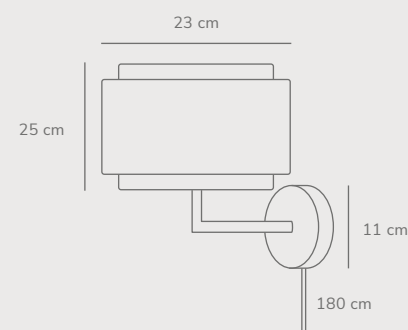

Measurements	Dimmable	Cable info	Switch	Max. W	Masterbox
H: 25 cm, W: 23 cm, L: 23 cm, shade Ø: 23 cm, tube Ø: 1,15 cm, wall base: 11 cm	No, cannot be dimmed	White Textile Replaceable	On the fixture	25W	Qty. 3