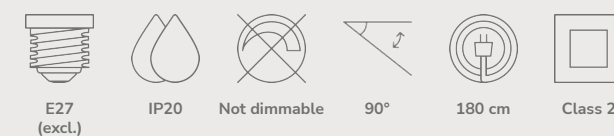

Measurements	Dimmable	Cable info	Switch	Max. W	Masterbox
H: 54,5 cm, shade Ø: 15 cm, shade H: 11,7 cm, projection: 72,3 cm, tube Ø: 1,57 cm, wall base: Ø10 cm	No, cannot be dimmed	Black/Grey Textile Replaceable	On the fixture	60W	Qty. 2