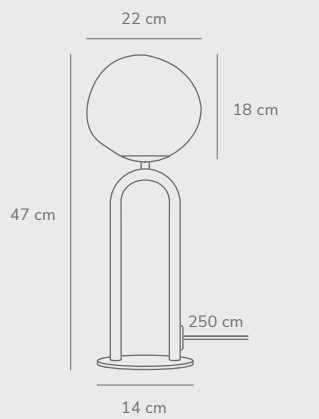

Shapes 27 Pendant designed by Maria Berntsen

Brass 2120023035
Glass

Measurements	Dimmable	Cable info	Canopy info	Max. W	Masterbox
H: 60,5 cm, W: 22 cm, L: 27 cm, shade Ø: 27 cm, shade H: 22 cm, tube Ø: 1,53 cm	Yes, can be dimmed by choosing a dimmable bulb	Black Textile Not replaceable	Black Plastic 11,5 x 8 cm	15W	Qty. 2

Shapes 22 Pendant designed by Maria Berntsen

Brass 2120013035
Glass

Measurements	Dimmable	Cable info	Canopy info	Max. W	Masterbox
H: 51,5 cm, L: 22 cm, shade Ø: 22 cm, shade H: 18 cm, tube Ø: 1,53 cm	Yes, can be dimmed by choosing a dimmable bulb	Black Textile Not replaceable	Black Plastic 11,5 x 8 cm	15W	Qty. 3

Shapes Table designed by Maria Berntsen

Brass 2120055035
Glass

Measurements	Dimmable	Cable info	Switch	Max. W	Masterbox
H: 47 cm, W: 18 cm, L: 22 cm, shade Ø: 22 cm, shade H: 18 cm, tube Ø: 1,53 cm	No, cannot be dimmed	Black Textile Not replaceable	On the cable	15W	Qty. 3

Shapes Wall designed by Maria Berntsen

NEW

Brass 2320321035
Glass

Measurements	Dimmable	Cable info	Switch	Max. W	Masterbox
H: 26 cm, W: 22,5 cm, shade Ø: 22 cm	No, cannot be dimmed	Black Textile Replaceable	On the cable	25W	Qty. 3