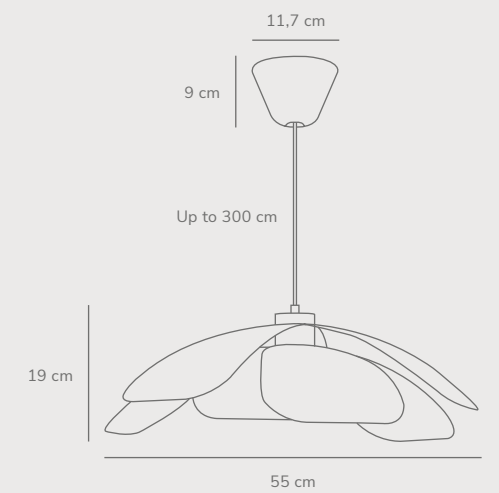

Tullio Pendant designed by Anker Studio

White 2220033001
Metal

Black 2220033003
Metal

Measurements	Dimmable	Cable info	Canopy info	Max. W	Masterbox
H: 73 cm, W: 60 cm, L: 60 cm, shade Ø: 25 cm, shade H: 12,5 cm, tube Ø: 1,3 cm	Yes, can be dimmed by choosing a dimmable bulb	White/Black Textile Not replaceable	White/Black Metal 12,4 x 9 cm	3x25W	Qty. 1

Maple 55 Pendant designed by Charlotte Høncke Design

Black 2220293003
Metal

Brown 2220293009
Metal

Measurements	Dimmable	Cable info	Canopy info	Max. W	Masterbox
H: 19 cm, W: 55 cm, L: 55 cm, shade Ø: 55 cm	Yes, can be dimmed by choosing a dimmable bulb	White/Black Textile Not replaceable	White Plastic 11,7 x 9 cm	40W	Qty. 3