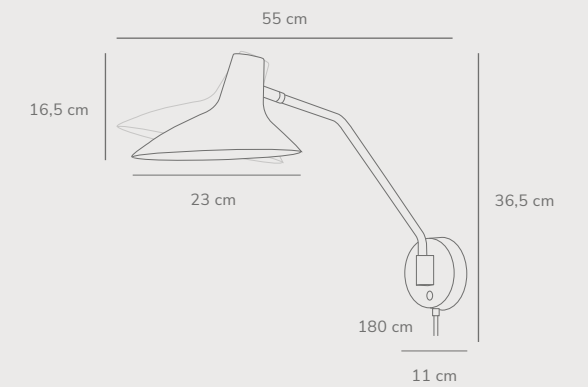

Measurements	Dimmable	Cable info	Switch	Max. W	Masterbox
H: 36,5 cm, W: 23 cm, L: 55 cm, shade Ø: 23 cm, shade H: 16,5 cm, tube Ø: 1,25 cm	No, cannot be dimmed	Black Textile Replaceable	On the fixture	25W	Qty. 3