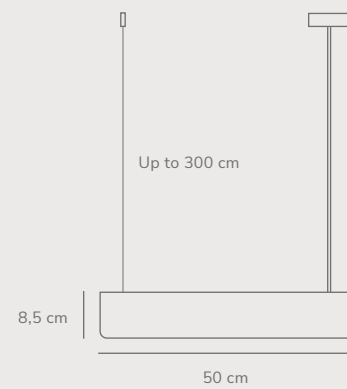

Aver 50 Pendant designed by Carlo Volf

Measurements	Dimmable	Cable info	Canopy info	Max. W	Masterbox
H: 54,2 cm, shade Ø: 50 cm	Yes, can be dimmed by choosing a dimmable bulb	Black Textile Not replaceable	Black Plastic 11,8 cm x 7,35 cm	60W	Qty. 1

Beau 100 Pendant designed by Sofie Lefèvre

Measurements	Dimmable	Cable info	Max. W	Masterbox
H: 8,5 cm, W: 100 cm, L: 100 cm	Yes, can be dimmed by choosing a dimmable bulb	Black Textile Not replaceable	15W	Qty. 3

Beau 50 Pendant designed by Sofie Lefèvre

Measurements	Dimmable	Cable info	Max. W	Masterbox
H: 8,5 cm, W: 50 cm, L: 50 cm	Yes, can be dimmed by choosing a dimmable bulb	Black Textile Not replaceable	8W	Qty. 3

Belly 29 Pendant designed by Bønnelycke MDD

Measurements	Dimmable	Cable info	Canopy info	Max. W	Masterbox
H: 28 cm, shade Ø: 29 cm	Yes, can be dimmed by choosing a dimmable bulb	Black Textile Not replaceable	Black Plastic 12 cm x 7,3 cm	60W	Qty. 2