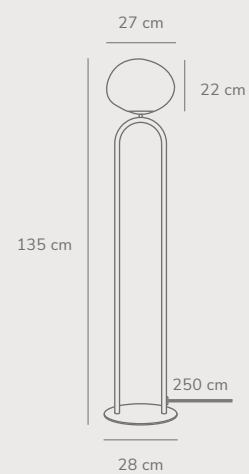

Shapes 27 Pendant designed by Maria Berntsen

Brass 2120023035
Glass

Measurements	Dimmable	Cable info	Canopy info	Max. W	Masterbox
H: 60,5 cm, W: 22 cm, L: 27 cm, shade Ø: 27 cm, shade H: 22 cm, tube Ø: 1,53 cm	Yes, can be dimmed by choosing a dimmable bulb	Black Textile Not replaceable	Black Plastic 11,5 x 8 cm	15W	Qty. 2

Shapes Table designed by Maria Berntsen

Brass 2120055035
Glass

Measurements	Dimmable	Cable info	Switch	Max. W	Masterbox
H: 47 cm, W: 18 cm, L: 22 cm, shade Ø: 22 cm, shade H: 18 cm, tube Ø: 1,53 cm	No, cannot be dimmed	Black Textile Not replaceable	On the cable	15W	Qty. 3

Shapes Wall designed by Maria Berntsen

NEW

Brass 2320321035
Glass

Measurements	Dimmable	Cable info	Switch	Max. W	Masterbox
H: 26 cm, W: 22,5 cm, shade Ø: 22 cm	No, cannot be dimmed	Black Textile Replaceable	On the cable	25W	Qty. 3

Shapes Floor designed by Maria Berntsen

Brass 2120074035
Glass

Measurements	Dimmable	Cable info	Switch	Max. W	Masterbox
H: 135 cm, W: 28 cm, L: 28 cm, shade Ø: 27 cm, shade H: 22 cm, tube Ø: 1,9 cm	No, cannot be dimmed	Black Textile Not replaceable	On the cable	15W	Qty. 2