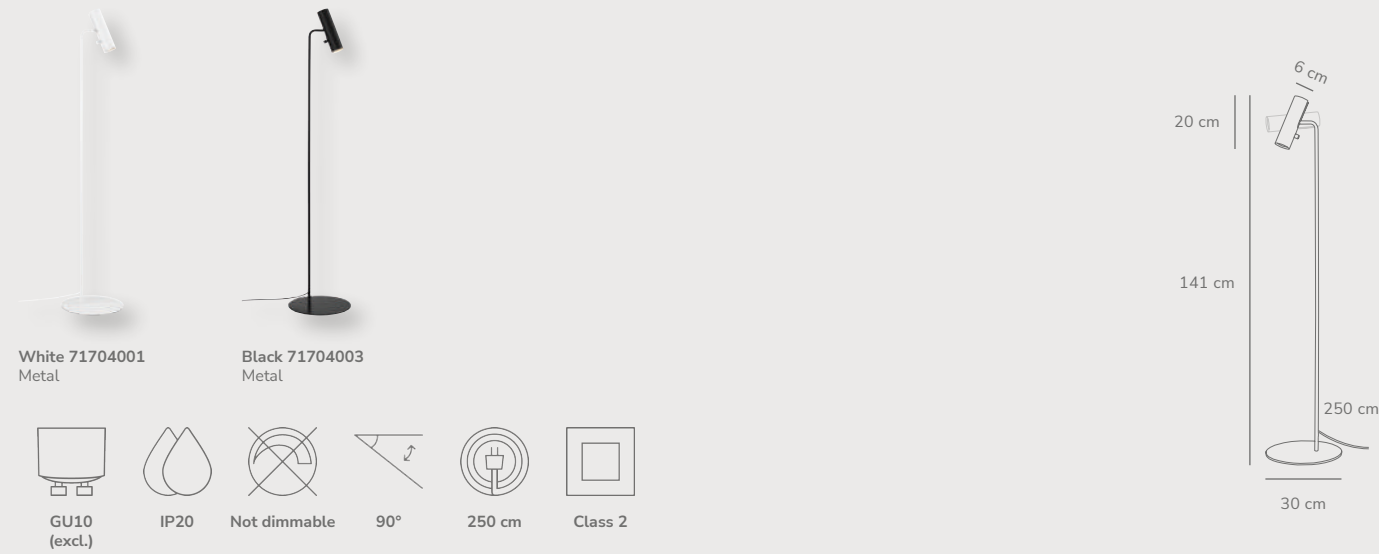

MIB 6 Table designed by Bønnelycke MDD

White 71655001
Metal

Black 71655003
Metal

Measurements	Dimmable	Cable info	Switch	Max. W	Masterbox
H: 66 cm, shade Ø: 6 cm, shade H: 20 cm, tube Ø: 1,27 cm	No, cannot be dimmed	White/Black Plastic Not replaceable	On the fixture	8W	Qty. 3

MIB 6 Floor designed by Bønnelycke MDD

Measurements	Dimmable	Cable info	Switch	Max. W	Masterbox
H: 141 cm, shade Ø: 6 cm, shade H: 20 cm, tube Ø: 1,27 cm	No, cannot be dimmed	White/Black Plastic Not replaceable	On the fixture	8W	Qty. 2