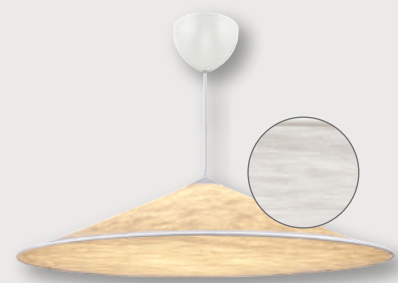

Hill Pendant designed by Asger Risborg

White 2220103060
Tyvek