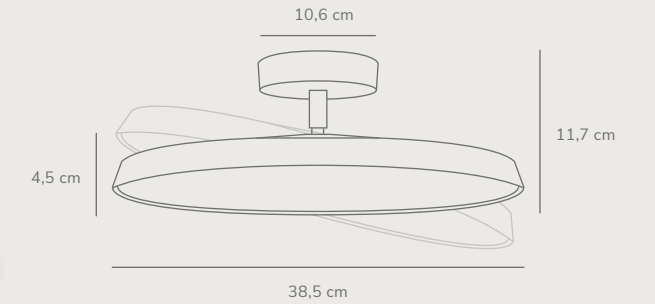

Kaito Pro 40 Ceiling designed by Bønnelycke MDD