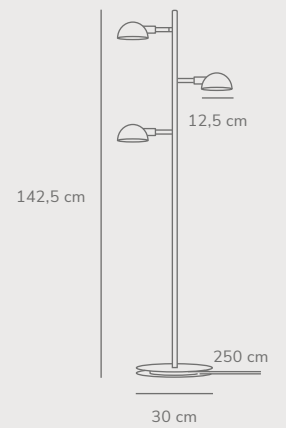

Nomi Floor designed by Bønnelycke MDD

Measurements	Dimmable	Cable info	Switch	Max. W	Masterbox
H: 142,5 cm, W: 30 cm, L: 30 cm, shade Ø: 12,5 cm, Ø: 12,5 cm	No, cannot be dimmed	Black Textile Not replaceable	On the fixture	3x8W	Qty. 2