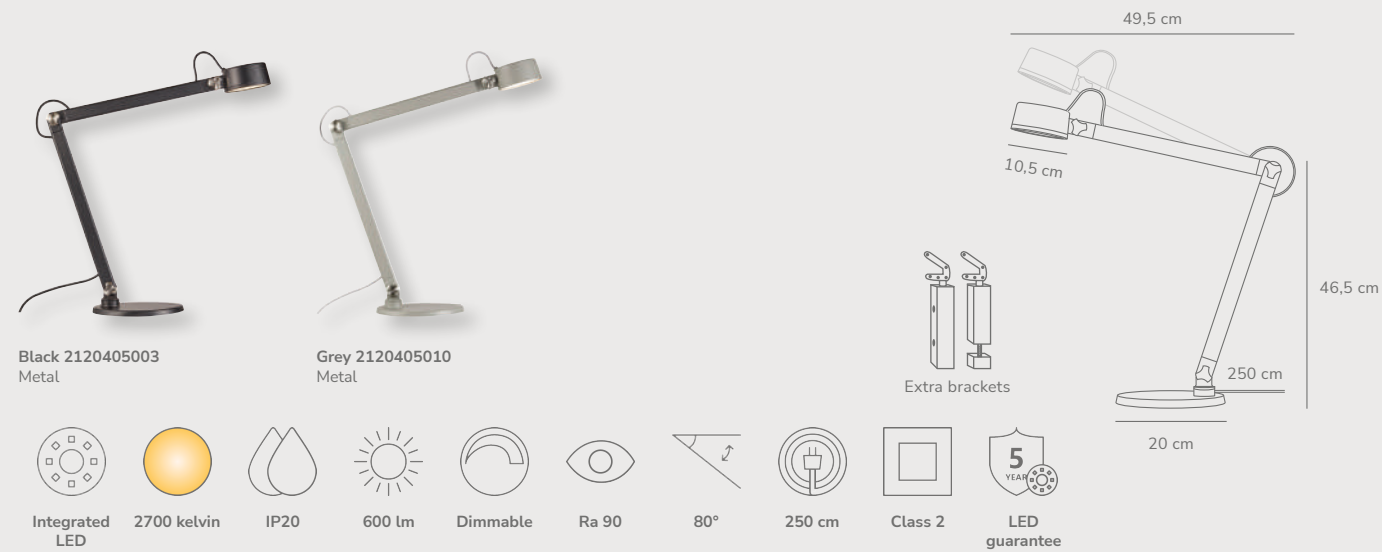

Taido Table designed by Anker Studio

Chrome 2320375033
Metal

Brown 2320375018
Metal

Measurements	Dimmable	Cable info	Switch	Max. W	Masterbox
H: 38 cm, W: 32 cm, L: 32 cm, shade Ø: 32 cm, tube Ø: 1 cm, Ø: 32 cm	No, cannot be dimmed	Black Textile Not replaceable	On the cable	25W	Qty. 3

Nobu Table designed by Bønnelycke MDD

Black 2120405003
Metal

Grey 2120405010
Metal

Measurements	Dimmable	Cable info	Switch	LED W	Lifespan	Masterbox
H: 46.5 cm, W: 10.5 cm, L: 49.5 cm, shade Ø: 10.5 cm, shade H: 5 cm, tube Ø: 3 cm	Yes, has built-in dimmable light source with button or touch	Black/Grey Textile Not replaceable	On the fixture	6W	30000 hours	Qty. 2