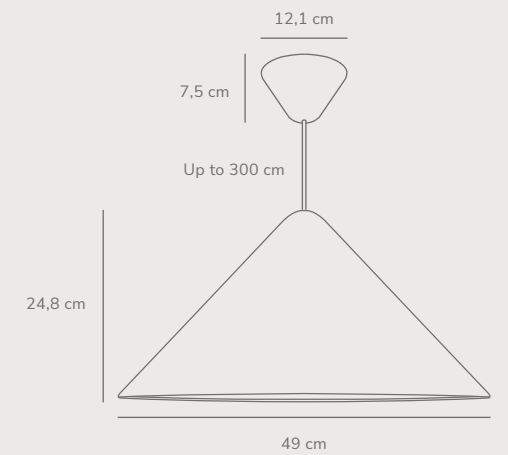

24,8 cm

Measurements	Dimmable	Cable info	Canopy info	Max. W	Masterbox
H: 24,8 cm, W: 49 cm, L: 49 cm, shade Ø: 49 cm	Yes, can be dimmed by choosing a dimmable bulb	White/Black Textile Not replaceable	White/Black Plastic 12,1 cm x 7,5 cm	50W	Qty. 3