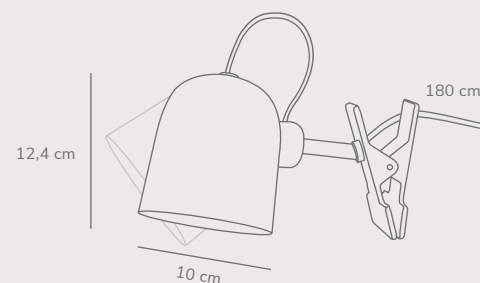

Measurements	Dimmable	Cable info	Switch	Max. W	Masterbox
H: 12,4 cm, W: 10 cm, L: 10 cm, shade Ø: 10 cm	No, cannot be dimmed	White/Black/Grey Textile Not replaceable	On the cable	15W	Qty. 3