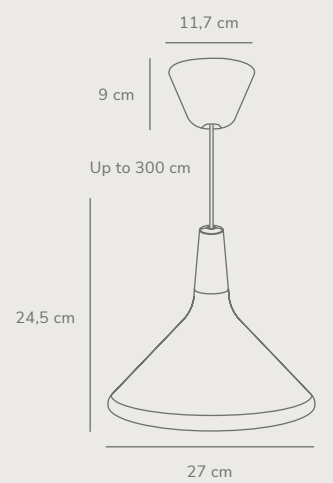

Norbi 40 Pendant designed by Bjørn+Balle

Black 2220133003
Metal

Measurements	Dimmable	Cable info	Canopy info	Max. W	Masterbox
H: 43,4 cm, W: 40 cm, L: 40 cm, shade Ø: 40 cm, shade H: 29,3 cm	Yes, can be dimmed by choosing a dimmable bulb	Black Textile Not replaceable	Black Plastic 12,4 x 9 cm	60W	Qty. 2

Nori 27 Pendant designed by Bjørn+Balle

White 2120813001
Metal/Wood

Black 2120813003
Metal/Wood

Copper 2120813030
Metal/Wood

Brushed steel 2120813032
Metal/Wood

Measurements	Dimmable	Cable info	Canopy info	Max. W	Masterbox
H: 24,5 cm, W: 27 cm, L: 27 cm, shade Ø: 27 cm, shade H: 24,5 cm	Yes, can be dimmed by choosing a dimmable bulb	White/Black Textile Not replaceable	White/Black Plastic 11,7 cm x 9 cm	40W	Qty. 3

Nori 27 Pendant designed by Bjørn+Balle

White 2120853001
Glass/Wood

Smoked 2120853047
Glass/Wood

Measurements	Dimmable	Cable info	Canopy info	Max. W	Masterbox
H: 24,5 cm, W: 27 cm, L: 27 cm, shade H: 24,5 cm, Ø: 27 cm	Yes, can be dimmed by choosing a dimmable bulb	White/Black Textile Not replaceable	White/Black Plastic 11,7 cm x 9 cm	40W	Qty. 3