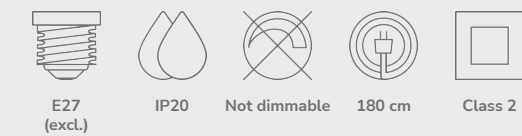

Beige 2320421018
Textile

Measurements	Dimmable	Cable info	Switch	Max. W	Masterbox
H: 25 cm, W: 23 cm, L: 23 cm, shade Ø: 23 cm, tube Ø: 1,15 cm, wall base: 11 cm	No, cannot be dimmed	White Textile Replaceable	On the fixture	25W	Qty. 3