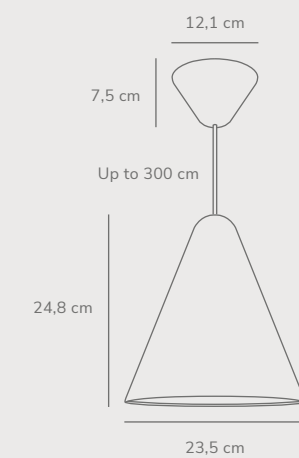

Navone 30 Pendant designed by Sofie Lefèvre

NEW

White 2220443001
Glass

27,3 cm

Measurements	Dimmable	Cable info	Canopy info	Max. W	Masterbox
H: 27,3 cm, W: 30 cm, L: 30 cm, shade Ø: 30 cm	Yes, can be dimmed by choosing a dimmable bulb	White Textile Not replaceable	White Plastic 11,5 cm x 8 cm	40W	Qty. 2

Nono 49 Pendant designed by Bønnelycke MDD

White 2120523001
Metal

Black 2120523003
Metal

24,8 cm

Measurements	Dimmable	Cable info	Canopy info	Max. W	Masterbox
H: 24,8 cm, W: 49 cm, L: 49 cm, shade Ø: 49 cm	Yes, can be dimmed by choosing a dimmable bulb	White/Black Textile Not replaceable	White/Black Plastic 12,1 cm x 7,5 cm	50W	Qty. 3

Nono 23,5 Pendant designed by Bønnelycke MDD

White 2120503001
Metal

Black 2120503003
Metal

24,8 cm

Measurements	Dimmable	Cable info	Canopy info	Max. W	Masterbox
H: 24,8 cm, W: 23,5 cm, L: 23,5 cm, shade Ø: 23,5 cm	Yes, can be dimmed by choosing a dimmable bulb	White/Black Textile Not replaceable	White/Black Plastic 12,1 cm x 7,5 cm	40W	Qty. 3