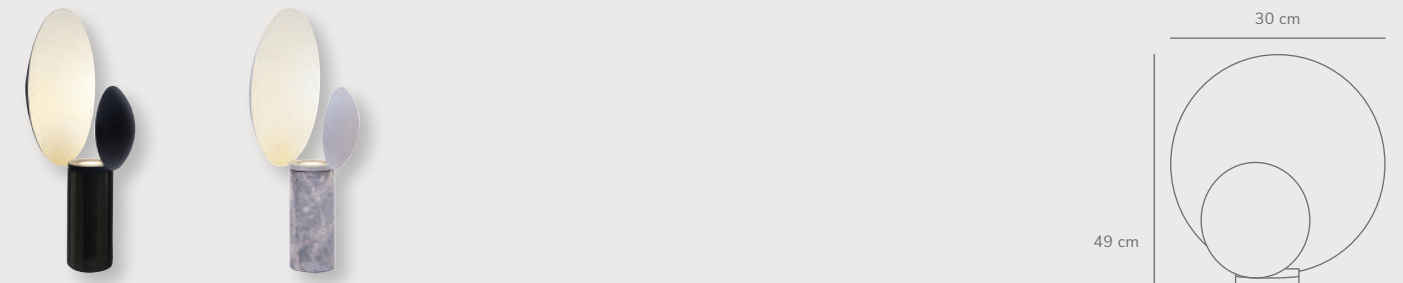

Caché Table designed by Charlotte Høncke Design

Matt black 2220275003
Marble/Metal

Matt grey 2220275010
Marble/Metal

Measurements	Dimmable	Cable info	Switch	Max. W	Masterbox
H: 49 cm, W: 30 cm, L: 30 cm, shade Ø: 30 cm, shade H: 30 cm	No, cannot be dimmed	White/Black Textile Not replaceable	On the cable	40W	Qty. 2