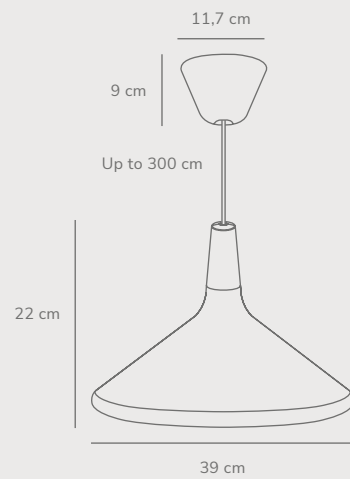

Nori 39 Pendant designed by Bjørn+Balle

White 2120823001
Metal/Wood

Black 2120823003
Metal/Wood

Copper 2120823030
Metal/Wood

Brushed steel 2120823032
Metal/Wood

Measurements	Dimmable	Cable info	Canopy info	Max. W	Masterbox
H: 22 cm, W: 39 cm, L: 39 cm, shade Ø: 39 cm, shade H: 22 cm, Ø: 39 cm	Yes, can be dimmed by choosing a dimmable bulb	White/Black Textile Not replaceable	White/Black Plastic 11,7 cm x 9 cm	40W	Qty. 2