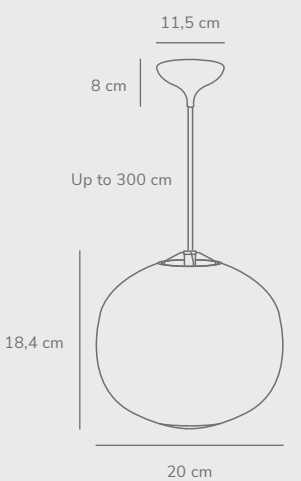

Hill Pendant designed by Asger Risborg

White 2220103060
Tyvek

Measurements	Dimmable	Cable info	Canopy info	Max. W	Masterbox
H: 20,5 cm, W: 85 cm, L: 85 cm, shade Ø: 85 cm	Yes, can be dimmed by choosing a dimmable bulb	White Textile Not replaceable	White Plastic 12,4 cm x 9 cm	3x25W	Qty. 3

Navone 20 Pendant designed by Sofie Lefèvre

White 2220433001
Glass

Measurements	Dimmable	Cable info	Canopy info	Max. W	Masterbox
H: 17 cm, W: 20 cm, L: 20 cm, shade Ø: 20 cm, shade H: 18,4 cm	Yes, can be dimmed by choosing a dimmable bulb	White Textile Not replaceable	White Plastic 11,5 cm x 8 cm	40W	Qty. 3