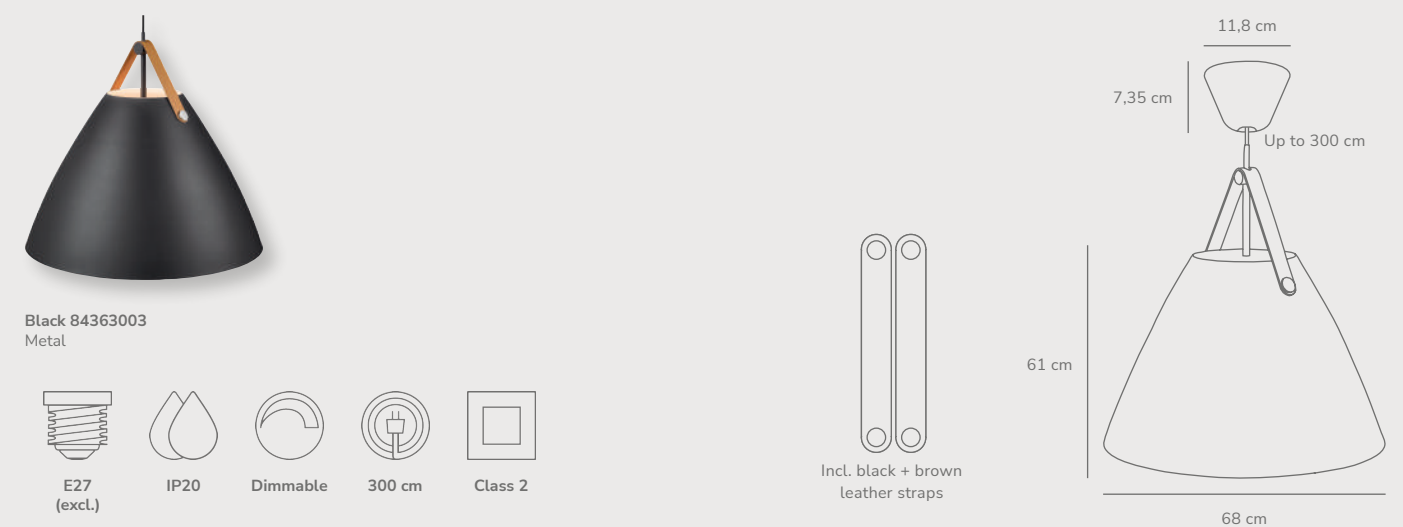

Strap 68 Pendant designed by Bjørn+Balle

Measurements	Dimmable	Cable info	Canopy info	Max. W	Masterbox
H: 61 cm, Ø: 68 cm	Yes, can be dimmed by choosing a dimmable bulb	Black Textile Not replaceable	Black Plastic 11,8 cm x 7,35 cm	60W	Qty. 1