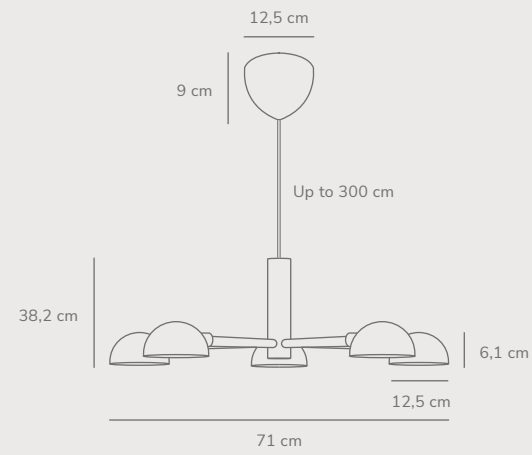

Nexus 2.0 Floor designed by Bønnelycke MDD

White/Telegrey 2020644001
Metal

Black 2020644003
Metal

Measurements	Dimmable	Cable info	Switch	Max. W	Masterbox
H: 140,8 cm, shade Ø: 10 cm, shade H: 15,3 cm	No, cannot be dimmed	White/Black Textile Not replaceable	On the fixture	6W	Qty. 2

Nomi Pendant designed by Bønnelycke MDD

Black 2220163003
Metal

Measurements	Dimmable	Cable info	Canopy info	Max. W	Masterbox
H: 38 cm, W: 71 cm, shade Ø: 12,5 cm, shade H: 6,1 cm, Ø: 71 cm	Yes, can be dimmed by choosing a dimmable bulb	Black Textile Not replaceable	Black Textile 12,5 cm x 9 cm	5x8W	Qty. 2