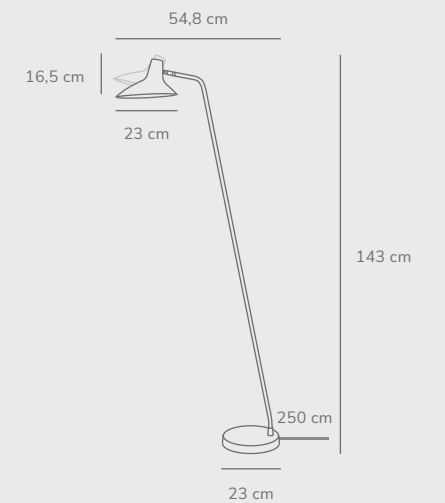

Measurements	Dimmable	Cable info	Switch	Max. W	Masterbox
H: 143 cm, W: 23 cm, L: 54,8 cm, shade Ø: 23 cm, shade H: 16,5 cm, tube Ø: 1,56 cm	No, cannot be dimmed	Black Textile Not replaceable	On the cable	25W	Qty. 2