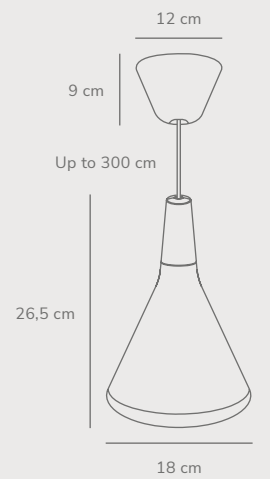

Norbi 30 Pendant designed by Bjørn+Balle

Black 2220123003
Metal

36,3 cm

Measurements	Dimmable	Cable info	Canopy info	Max. W	Masterbox
H: 36,3 cm, W: 30 cm, L: 30 cm, shade Ø: 30 cm, shade H: 22,2 cm	Yes, can be dimmed by choosing a dimmable bulb	Black Textile Not replaceable	Black Plastic 12,4 x 9 cm	60W	Qty. 2

Norbi 40 Pendant designed by Bjørn+Balle

Black 2220133003
Metal

Measurements	Dimmable	Cable info	Canopy info	Max. W	Masterbox
H: 43,4 cm, W: 40 cm, L: 40 cm, shade Ø: 40 cm, shade H: 29,3 cm	Yes, can be dimmed by choosing a dimmable bulb	Black Textile Not replaceable	Black Plastic 12,4 x 9 cm	60W	Qty. 2

Nori 18 Pendant designed by Bjørn+Balle

White 2120843001
Glass/Wood

Smoked 2120843047
Glass/Wood

Measurements	Dimmable	Cable info	Canopy info	Max. W	Masterbox
H: 26,5 cm, W: 18 cm, L: 18 cm, shade Ø: 18 cm, shade H: 26,5 cm	Yes, can be dimmed by choosing a dimmable bulb	White/Black Textile Not replaceable	White/Black Plastic 12 cm x 9 cm	60W	Qty. 3