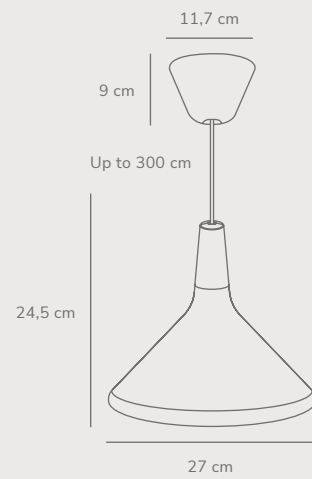

Norbi 40 Pendant designed by Bjørn+Balle

Black 2220133003
Metal

Measurements	Dimmable	Cable info	Canopy info	Max. W	Masterbox
H: 43,4 cm, W: 40 cm, L: 40 cm, shade Ø: 40 cm, shade H: 29,3 cm	Yes, can be dimmed by choosing a dimmable bulb	Black Textile Not replaceable	Black Plastic 12,4 x 9 cm	60W	Qty. 2

Nori 27 Pendant designed by Bjørn+Balle

White 2120813001
Metal/Wood

Black 2120813003
Metal/Wood

Copper 2120813030
Metal/Wood

Brushed steel 2120813032
Metal/Wood

Measurements	Dimmable	Cable info	Canopy info	Max. W	Masterbox
H: 24,5 cm, W: 27 cm, L: 27 cm, shade Ø: 27 cm, shade H: 24,5 cm	Yes, can be dimmed by choosing a dimmable bulb	White/Black Textile Not replaceable	White/Black Plastic 11,7 cm x 9 cm	40W	Qty. 3

Nori 27 Pendant designed by Bjørn+Balle

White 2120853001
Glass/Wood

Smoked 2120853047
Glass/Wood

Measurements	Dimmable	Cable info	Canopy info	Max. W	Masterbox
H: 24,5 cm, W: 27 cm, L: 27 cm, shade H: 24,5 cm, Ø: 27 cm	Yes, can be dimmed by choosing a dimmable bulb	White/Black Textile Not replaceable	White/Black Plastic 11,7 cm x 9 cm	40W	Qty. 3