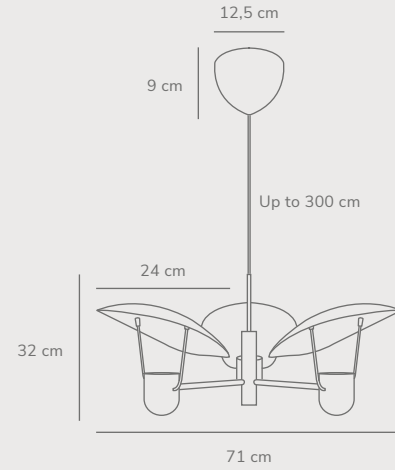

Darci Table designed by Bjørn+Balle

Black 2120565003
Metal

Measurements	Dimmable	Cable info	Switch	Max. W	Masterbox
H: 55 cm, W: 23 cm, L: 54 cm, shade Ø: 23 cm, shade H: 16,5 cm, tube Ø: 1,25 cm	No, cannot be dimmed	Black Textile Not replaceable	On the base	25W	Qty. 2

Darci Floor designed by Bjørn+Balle

Black 2120584003
Metal

Measurements	Dimmable	Cable info	Switch	Max. W	Masterbox
H: 143 cm, W: 23 cm, L: 54,8 cm, shade Ø: 23 cm, shade H: 16,5 cm, tube Ø: 1,56 cm	No, cannot be dimmed	Black Textile Not replaceable	On the cable	25W	Qty. 2

Fabiola Pendant designed by Charlotte Høncke Design

Black 2220223003
Metal

Measurements	Dimmable	Cable info	Canopy info	Max. W	Masterbox
H: 32 cm, W: 71 cm, shade Ø: 24 cm, tube Ø: 1,1 cm, Ø: 71 cm	Yes, can be dimmed by choosing a dimmable bulb	Black Textile Not replaceable	Black Textile 12,5 cm x 9 cm	40W	Qty. 1