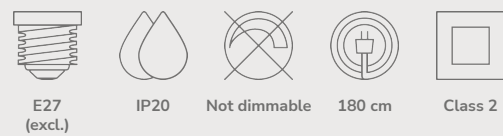

Measurements	Dimmable	Cable info	Switch	Max. W	Masterbox
H: 39,3 cm, W: 32 cm, L: 32 cm, shade Ø: 32 cm	No, cannot be dimmed	White/Black Textile Replaceable	On the cable	25W	Qty. 3