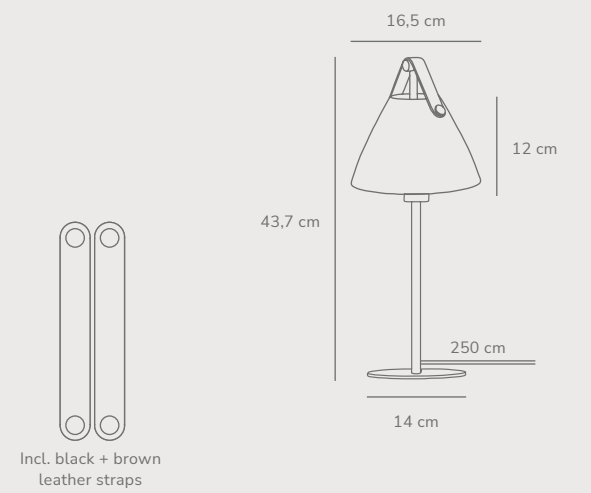

Stay Wall designed by Maria Berntsen

Black 2020455003
Aluminium

Grey 2020455010
Aluminium

Measurements	Dimmable	Cable info	Switch	Max. W	Masterbox
H: 54,5 cm, shade Ø: 15 cm, shade H: 11,7 cm, projection: 72,3 cm, tube Ø: 1,57 cm, wall base: Ø10 cm	No, cannot be dimmed	Black/Grey Textile Replaceable	On the fixture	60W	Qty. 2

Stay Floor designed by Maria Berntsen

Black 2020464003 Aluminium
Grey 2020464010 Aluminium

Measurements	Dimmable	Cable info	Switch	Max. W	Masterbox
H: 129,2 cm, shade Ø: 15 cm, shade H: 11,7 cm, projection: 58,7 cm, tube Ø: 1,57 cm	No, cannot be dimmed	Black/Grey Textile Not replaceable	On the fixture	60W	Qty. 1

Strap 16 Table G9 designed by Bjørn+Balle

Brushed steel 2020025001 Glass

Measurements	Dimmable	Cable info	Switch	Max. W	Masterbox
H: 43,7 cm, W: 16,5 cm, L: 16,5 cm, shade Ø: 16,5 cm, shade H: 15,5 cm, tube Ø: 1,2 cm	No, cannot be dimmed	White Textile Not replaceable	On the cable	25W	Qty. 3