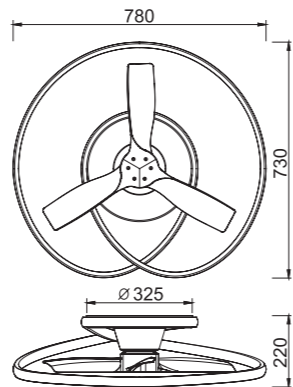

Ref	K	CRI	W	Lúmenes	Lúmenes 360°	Acabado Finish	Motor
8235	2700-5000K	≥ 80	60W	4200lm	6600lm	Blanco madera White wood	35W

Velocidad Speeds	Sleep mode	30%	70%	100%
Potencia Power	5W	9W	23W	35W
RPM	100	130	280	380
Flujo de aire Airflow(m³/min)	25	32	75	104
Flujo de aire Airflow(m³/h)	1500	1920	4500	6240
Nivel sonoro Sound level (dB(a))	30	33	42	49

WINTER

SUMMER

R00137

INSTALAR

MODO DE USO

PsB 35W
=0,5W motor DC