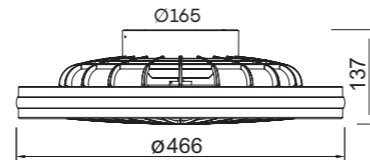

Ref	K	CRI	W	Lúmenes	Lúmenes 360°	Acabado Finish	Motor
8292	3000K-6500K	≥ 80	40W	3000lm	4200lm	Negro Black	20W
8291	3000K-6500K	≥ 80	40W	3000lm	4200lm	Blanco White	20W

Velocidad Speeds	1	2	3
Potencia Power	6W	12W	20W
RPM	650	850	1050
Flujo de aire Airflow(m³/min)	22	36	45
Flujo de aire Airflow(m³/h)	1320	2160	2700
Nivel sonoro Sound level (dB(a))	36	45	56

Flujo aire concentrado

R00136

RGB RAINBOW