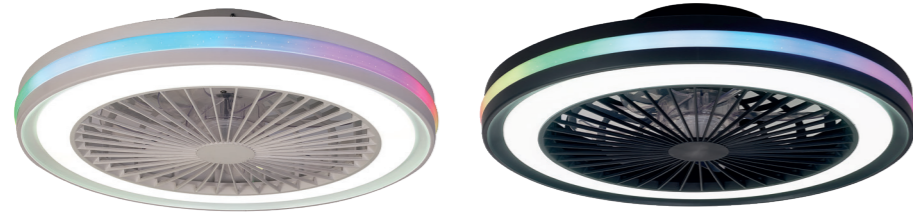

INSTALAR

MODO DE USO

Flujo aire amplio

- Dimmable
- Remote Control RF
- 360°
- LED life / LED vida 25,000 h
- ON / OFF 10,000
- LED INCLUDED
- 5 YEAR WARRANTY GARANTIA LED
- IP20
- 104m³/min
- BLUE TOOTH
- Psb <0.5W
- dB (A) 33 min 49 max
- RPM MAX 380
- 30W motor DC