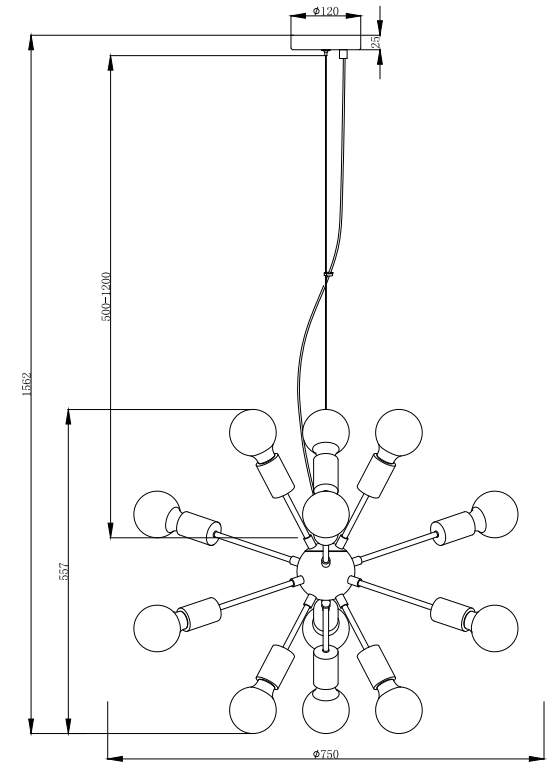

Instruction

T546PL-12B

12 x E27 (7W)

Model: T546PL-12B

Collection: Loft

Series: Jackson

Pendant Lamps