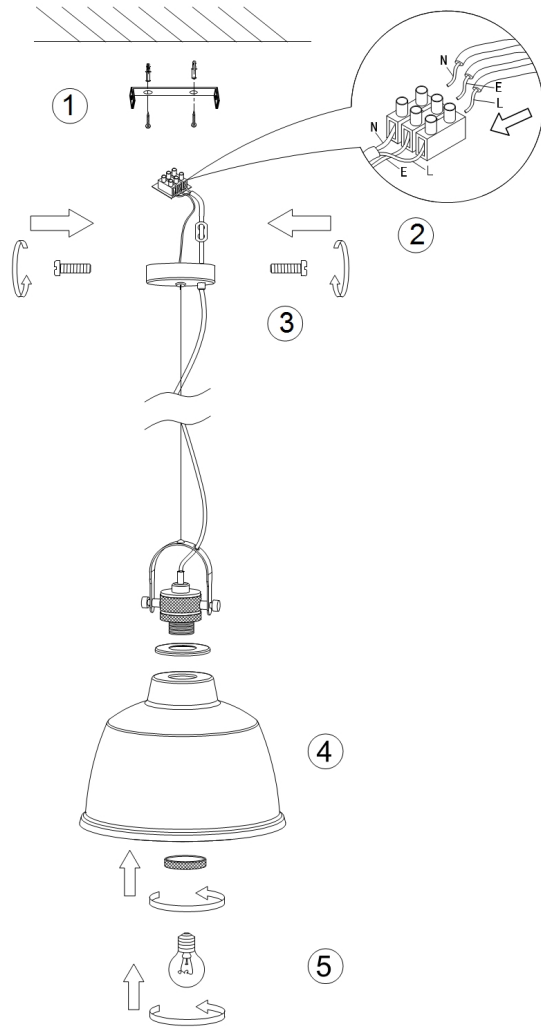

Instruction

Collection: LOFT
Series: IRVING
Model: T163PL-01W
Ceiling

- Ceiling

1 x E27 (40W)

MAYTONI
DECORATIVE LIGHTING

www.maytoni.de