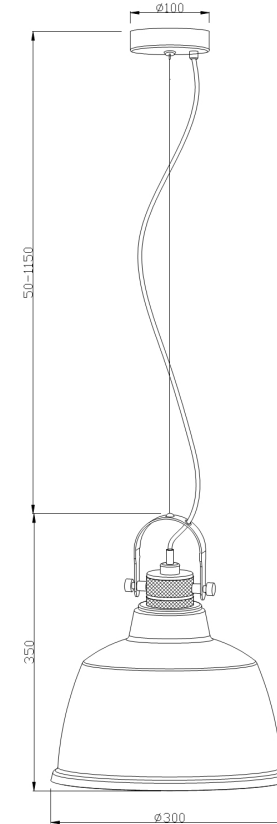

Instruction

Collection: LOFT
Series: IRVING
Model: T163PL-01W
Ceiling

- Ceiling

1 x E27 (40W)

MAYTONI
DECORATIVE LIGHTING

www.maytoni.de