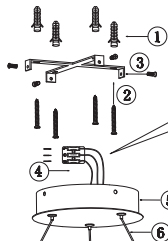

Instruction

MAYTONI
DECORATIVE LIGHTING

MOD877PL-L85W

OFF

ON