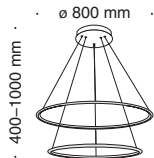

Instruction

MAYTONI
DECORATIVE LIGHTING

MOD877PL-L85W

OFF

ON