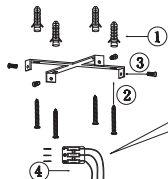

# Instruction

**MAYTONI**  
DECORATIVE LIGHTING

MOD877PL-L36W

OFF

ON